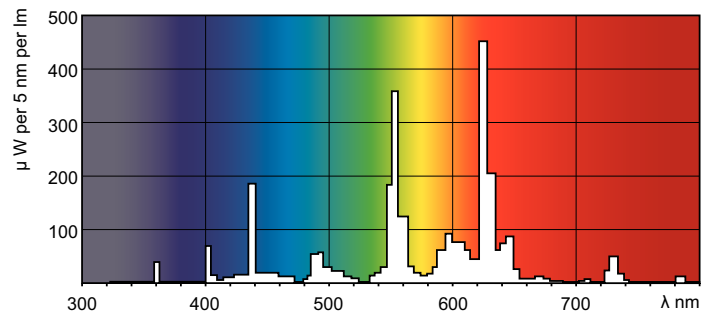

LDPO_TL5-C8_830-Spectral power distribution Colour