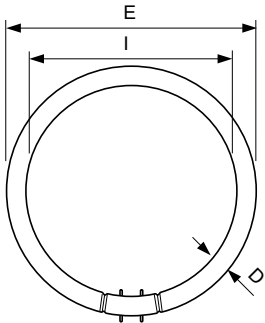

MASTER TL5 Circular

Order code	927966083013
Numerator - Quantity Per Pack	1
Numerator - Packs per outer box	10
Material Nr. (12NC)	927966083013

Net Weight (Piece)	145.000 g
ILCOS Code	FSCH-60/30/1B-L/P-2GX13-16

Warnings and Safety

Dimensional drawing

TL5-C 60W/830

Product

MASTER TL5 Circular 60W/830 1CT/10