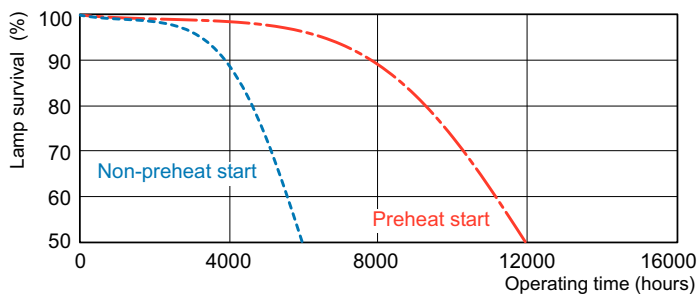

Lifetime

LDLE_TL5-C8_0001-Life expectancy diagram

LDLE_TL5-C8_0002-Life expectancy diagram