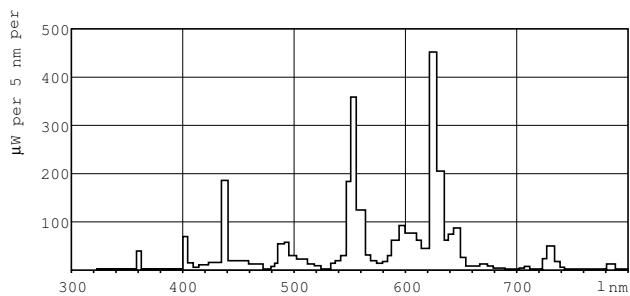

Photometric data

LDPB_TL5-C8_830-Spectral power distribution B/W