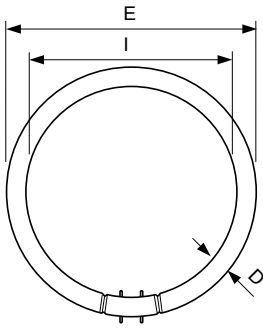

PHILIPS

Lighting

MASTER TL5 Circular

MASTER TL5 Circular 60W/840 1CT/10

This circular TL5 lamp (tube diameter 16 mm) offers extended design possibilities. The slim tube allows the creation of extremely flat luminaires and enables omnidirectional light distribution. It is suitable for a wide range of professional and semi-professional applications, and is ideal for use in shops, offices and public areas with unconventional layouts.

Product Data	
Full product code	871150064261525
Order product name	MASTER TL5 Circular 60W/840 1CT/10
EAN/UPC - Product	8711500642615
Order code	927966084013
Numerator - Quantity Per Pack	1

MASTER TL5 Circular

Numerator - Packs per outer box	10
Material Nr. (12NC)	927966084013
Net Weight (Piece)	0.140 kg

ILCOS Code	FSCH-60/40/1B-L/P-2GX13-16
------------	----------------------------

Warnings and Safety

Dimensional drawing