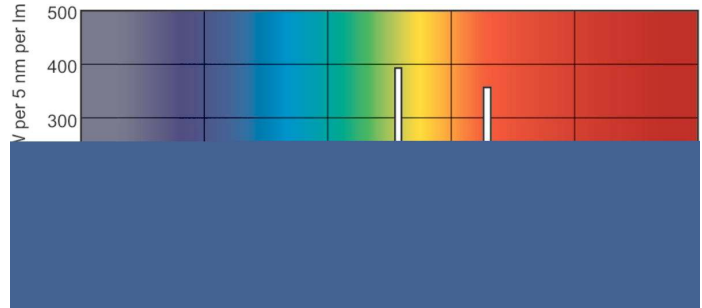

Numerator - Packs per outer box	10
Material Nr. (12NC)	927966084013
Net Weight (Piece)	0.140 kg

ILCOS Code	FSCH-60/40/1B-L/P-2GX13-16
------------	----------------------------

Warnings and Safety

Dimensional drawing

TL5-C 60W/840

Product	MASTER TL5 Circular 60W/840 ICT/10
---------	------------------------------------

Photometric data

Lightcolor /840

Lightcolor /840

Lifetime

MASTER TL5 Circular Life Expectancy 3 h cycle