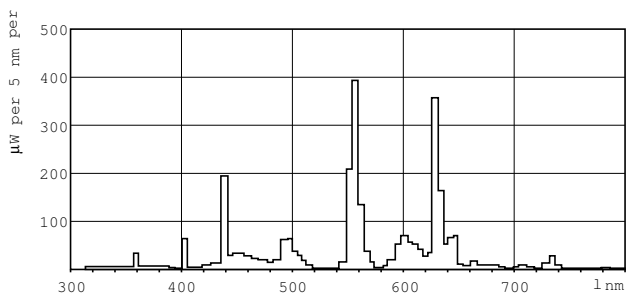

Numerator - Packs per outer box	10
Material Nr. (12NC)	927966084013
Net Weight (Piece)	0.140 kg

ILCOS Code	FSCH-60/40/1B-L/P-2GX13-16
------------	----------------------------

Warnings and Safety

Dimensional drawing

TL5-C 60W/840

Product	MASTER TL5 Circular 60W/840 ICT/10
---------	------------------------------------

Photometric data

Lightcolor /840

Lightcolor /840

Lifetime

MASTER TL5 Circular Life Expectancy 3 h cycle