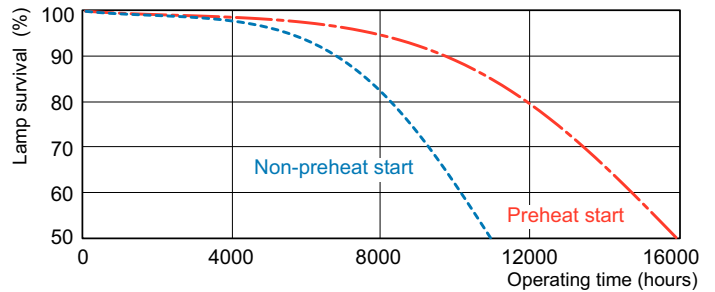

TL5-C 60W/840

Product	MASTER TL5 Circular 60W/840 ICT/10
---------	------------------------------------

Photometric data

Lightcolor /840

Lightcolor /840

Lifetime

MASTER TL5 Circular Life Expectancy 3 h cycle