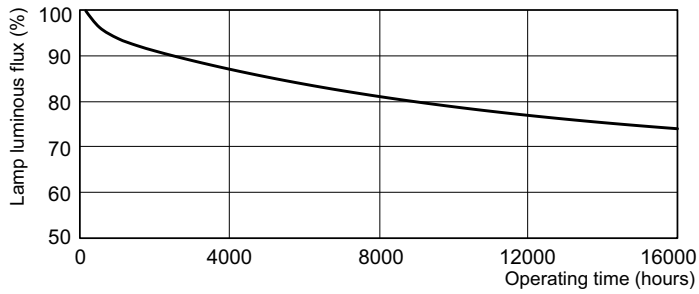

MASTER TL5 Circular

Lifetime

MASTER TL5 Circular Lumen Maintenance 3 h + 12 h cycle