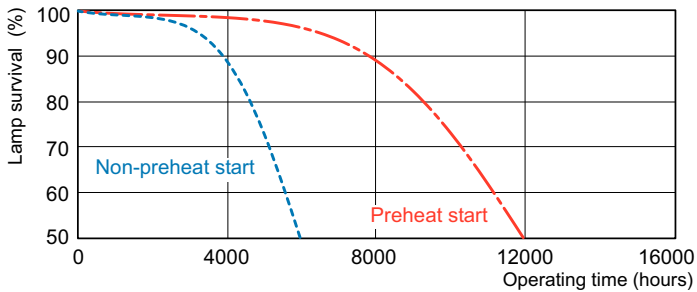

TL5-C 60W/840

Product	MASTER TL5 Circular 60W/840 ICT/10
---------	------------------------------------

Photometric data

Lightcolor /840

Lightcolor /840

Lifetime

MASTER TL5 Circular Life Expectancy 3 h cycle