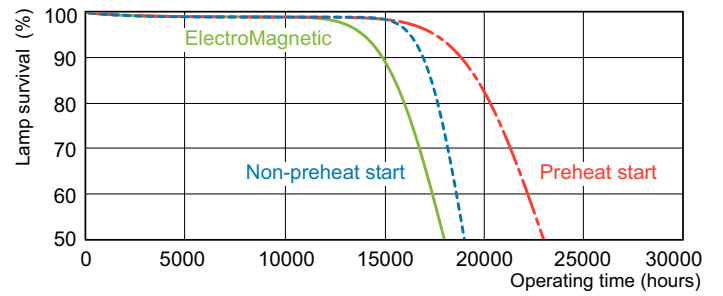

TL-D LIFEMAX Super 80

Dimensional drawing

TL-D 18W/827/GC

Product

TL-D 18W/827 1SL/25

Lifetime

TL-D Super 80 Life Expectancy 3 h cycle

TL-D Super 80 Life Expectancy 12 h cycle

TL-D Super 80 Lumen Maintenance 3 h + 12 h cycle

TL-D LIFEMAX Super 80