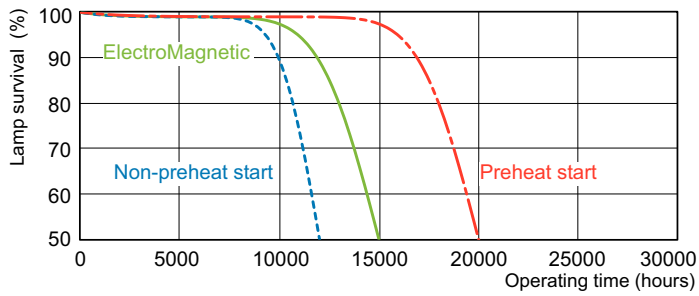

TL-D LIFEMAX Super 80

Dimensional drawing

TL-D 18W/827/GC

Product

TL-D 18W/827 1SL/25

Lifetime

TL-D Super 80 Life Expectancy 3 h cycle

TL-D Super 80 Life Expectancy 12 h cycle

TL-D Super 80 Lumen Maintenance 3 h + 12 h cycle

TL-D LIFEMAX Super 80