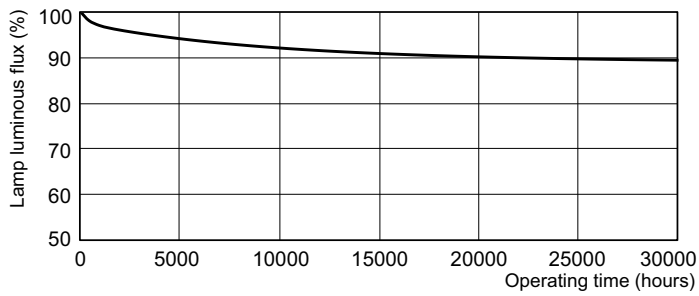

TL-D LIFEMAX Super 80

Dimensional drawing

TL-D 18W/827/GC

Product

TL-D 18W/827 1SL/25

Lifetime

TL-D Super 80 Life Expectancy 3 h cycle

TL-D Super 80 Life Expectancy 12 h cycle

TL-D Super 80 Lumen Maintenance 3 h + 12 h cycle

TL-D LIFEMAX Super 80