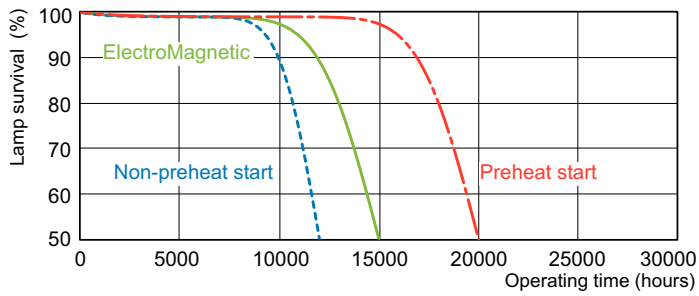

TL-D LIFEMAX Super 80

Dimensional drawing

TL-D 18W/827/GC

Product

TL-D 18W/827 1SL/25

Lifetime

LDLE_TL-D8G_0002-Life expectancy diagram

LDLM_TL-D8G_0001-Lumen maintenance diagram