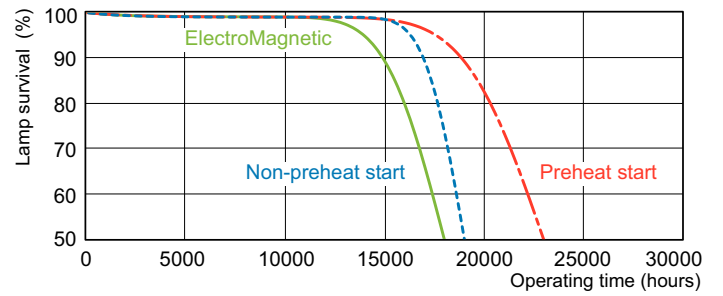

TL-D LIFEMAX Super 80

Dimensional drawing

TL-D 18W/827/GC

Product

TL-D 18W/827 1SL/25

Lifetime

LDLE_TL-D8G_0002-Life expectancy diagram

LDLM_TL-D8G_0001-Lumen maintenance diagram