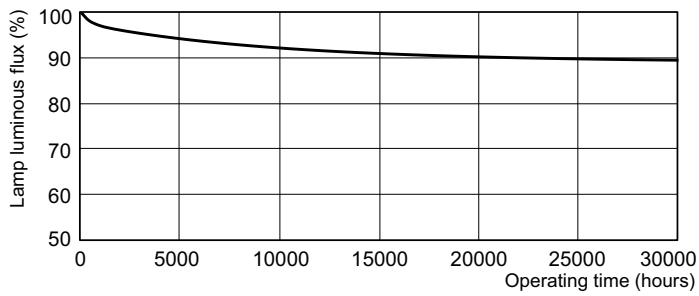

TL-D LIFEMAX Super 80

Dimensional drawing

TL-D 18W/827/GC

Product

TL-D 18W/827 1SL/25

Lifetime

LDLE_TL-D8G_0002-Life expectancy diagram

LDLM_TL-D8G_0001-Lumen maintenance diagram