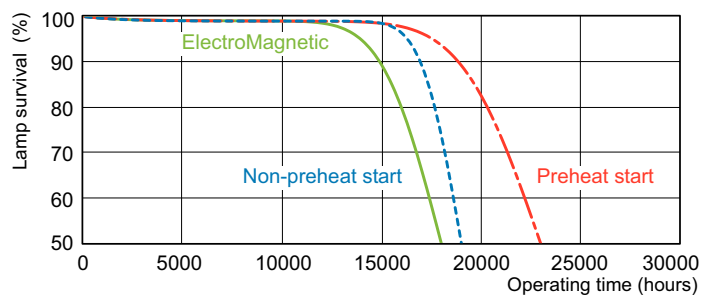

TL-D LIFEMAX Super 80

Dimensional drawing

TL-D 18W/830/GC

Product

TL-D 18W/830 ISL/25

Photometric data

Lightcolor /830

Lightcolor /830

Lifetime

TL-D Super 80 Life Expectancy 3 h cycle

TL-D Super 80 Life Expectancy 12 h cycle

TL-D LIFEMAX Super 80

Lifetime

TL-D Super 80 Lumen Maintenance 3 h + 12 h cycle