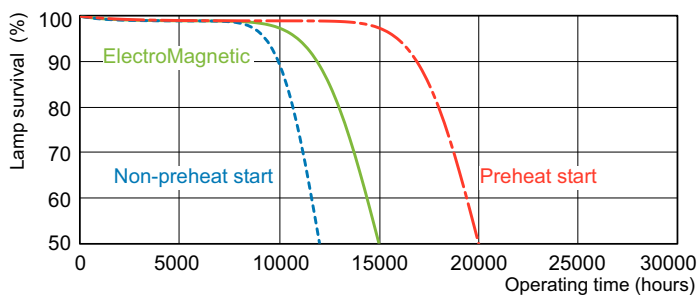

TL-D LIFEMAX Super 80

Dimensional drawing

TL-D 18W/830/GC

Product

TL-D 18W/830 ISL/25

Photometric data

Lightcolor /830

Lightcolor /830

Lifetime

TL-D Super 80 Life Expectancy 3 h cycle

TL-D Super 80 Life Expectancy 12 h cycle

TL-D LIFEMAX Super 80

Lifetime

TL-D Super 80 Lumen Maintenance 3 h + 12 h cycle