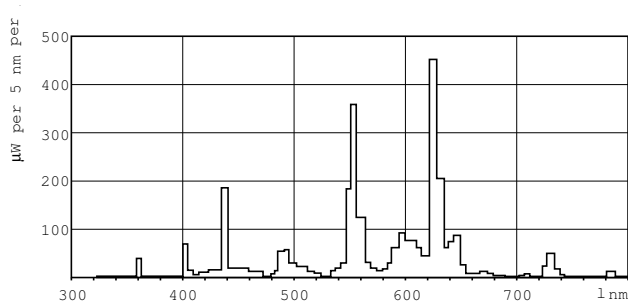

TL-D LIFEMAX Super 80

Dimensional drawing

TL-D 18W/830/GC

Product

TL-D 18W/830 ISL/25

Photometric data

Lightcolor /830

Lightcolor /830

Lifetime

TL-D Super 80 Life Expectancy 3 h cycle

TL-D Super 80 Life Expectancy 12 h cycle

TL-D LIFEMAX Super 80

Lifetime

TL-D Super 80 Lumen Maintenance 3 h + 12 h cycle