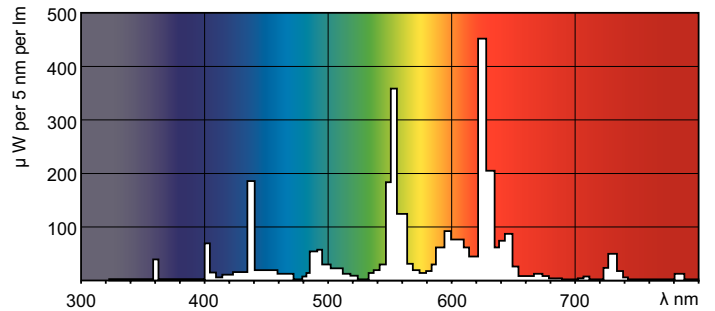

TL-D LIFEMAX Super 80

TL-D 18W/830 1SL/25

The TL-D LIFEMAX Super 80 lamp offers more lumens per watt and better color rendering than TL-D standard colors. Furthermore, it has a lower mercury content. The lamp can be operated in existing TL-D luminaires.

Product data

General Information	
Cap-Base	G13 [Medium Bi-Pin Fluorescent]
Life To 10% Failures (Nom)	10000 h
Life to 50% Failures (Nom)	13000 h
Life to 50% Failures Preheat (Nom)	20000 h

Light Technical	
Color Code	830 [CCT of 3000K]
Luminous Flux (Rated) (Nom)	1350 lm
Color Designation	Warm White (WW)
Lumen Maintenance 2000 h (Nom)	96 %
Lumen Maintenance 5000 h (Nom)	94 %
Correlated Color Temperature (Nom)	3000 K
Luminous Efficacy (rated) (Nom)	75 lm/W
Color Rendering Index (Nom)	83

TL-D LIFEMAX Super 80

Dimensional drawing

TL-D 18W/830/GC

Product

TL-D 18W/830 ISL/25

Photometric data

Lightcolor /830

Lightcolor /830

Lifetime

TL-D Super 80 Life Expectancy 3 h cycle

TL-D Super 80 Life Expectancy 12 h cycle

TL-D LIFEMAX Super 80

Lifetime

TL-D Super 80 Lumen Maintenance 3 h + 12 h cycle