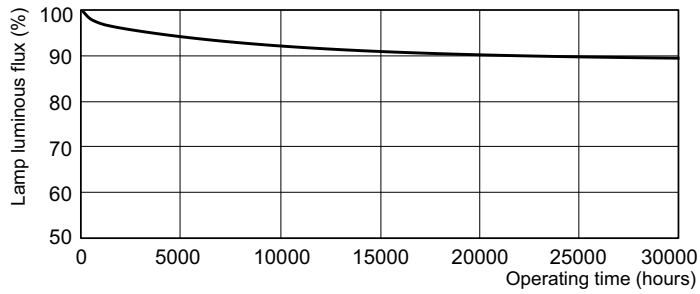

Lifetime

TL-D Super 80 Life Expectancy 3 h cycle

TL-D Super 80 Life Expectancy 12 h cycle

TL-D LIFEMAX Super 80

Lifetime

TL-D Super 80 Lumen Maintenance 3 h + 12 h cycle