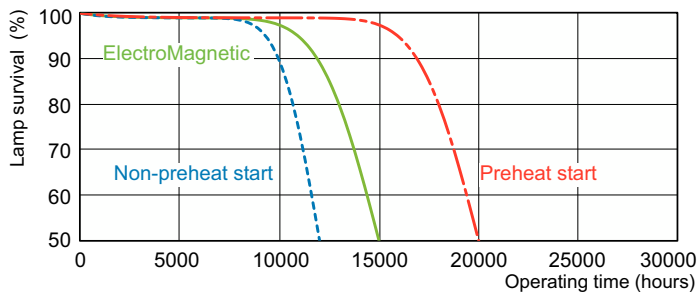

Product data

General Information	
Cap-Base	G13 [Medium Bi-Pin Fluorescent]
Nominal lifetime	15000 hour(s)
Life to 50% Failures (Nom)	13000 hour(s)
Light Technical	
Color Code	830 [CCT of 3000K]
Color Designation	Warm White (WW)
Correlated Color Temperature (Nom)	3000 K
Luminous Efficacy (rated) (Nom)	75 lm/W
Color rendering index (CRI)	83
Operating and Electrical	
Power Consumption	18 W
Lamp Current (Nom)	0.360 A
Voltage (Nom)	59 V
Voltage (Nom)	59 V
Controls and Dimming	
Dimmable	Yes

TL-D LIFEMAX Super 80

Dimensional drawing

Product	D (max)	A (max)	B (max)	B (min)	C (max)
TL-D 18W/830 1SL/25	28 mm	589.8 mm	596.9 mm	594.5 mm	604 mm

Photometric data

Spectral Power Distribution Colour - TL-D 18W/830 1SL/25

Lifetime

Life Expectancy Diagram - TL-D 18W/830 1SL/25

Life Expectancy Diagram - TL-D 18W/830 1SL/25

TL-D LIFEMAX Super 80

Lifetime

Lumen Maintenance Diagram - TL-D 18W/830 1SL/25