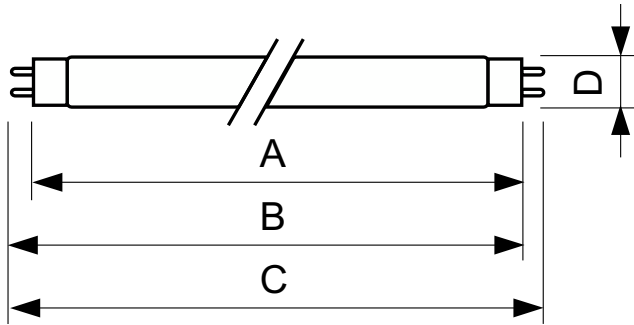

TL-D LIFEMAX Super 80

TL-D 18W/830 1SL/25

The TL-D LIFEMAX Super 80 lamp offers more lumens per watt and better color rendering than TL-D standard colors. Furthermore, it has a lower mercury content. The lamp can be operated in existing TL-D luminaires.

Product data

General Information	
Cap-Base	G13 [Medium Bi-Pin Fluorescent]
Nominal lifetime	15000 hour(s)
Life to 50% Failures (Nom)	13000 hour(s)
Light Technical	
Color Code	830 [CCT of 3000K]
Color Designation	Warm White (WW)
Correlated Color Temperature (Nom)	3000 K
Luminous Efficacy (rated) (Nom)	75 lm/W
Color rendering index (CRI)	83
Operating and Electrical	
Power Consumption	18 W
Lamp Current (Nom)	0.360 A
Voltage (Nom)	59 V
Voltage (Nom)	59 V
Controls and Dimming	
Dimmable	Yes

Mechanical and Housing	
Bulb Shape	T8
Approval and Application	
Mercury (Hg) Content (Nom)	2.0 mg
Product Data	
Order product name	TL-D 18W/830 1SL/25
Full product name	TL-D 18W/830 1SL/25
Full product code	871150028558400
Order code	927980283036
Material Nr. (12NC)	927980283036
Numerator - Quantity Per Pack	1
EAN/UPC - Product/Case	8711500285584
Numerator - Packs per outer box	25
EAN/UPC - Case	8711500285799

TL-D LIFEMAX Super 80

Dimensional drawing

Product	D (max)	A (max)	B (max)	B (min)	C (max)
TL-D 18W/830 1SL/25	28 mm	589.8 mm	596.9 mm	594.5 mm	604 mm

Photometric data

Spectral Power Distribution Colour - TL-D 18W/830 1SL/25