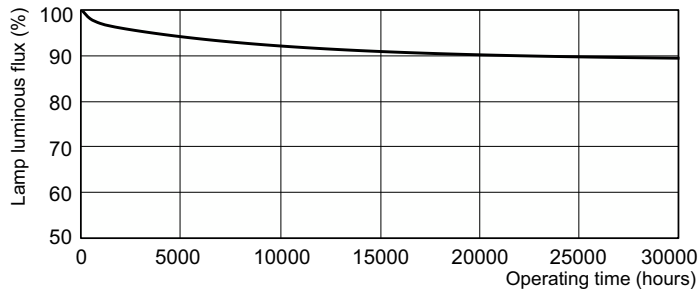

Product data

General Information	
Cap-Base	G13 [Medium Bi-Pin Fluorescent]
Nominal lifetime	15000 hour(s)
Life to 50% Failures (Nom)	13000 hour(s)
Light Technical	
Color Code	830 [CCT of 3000K]
Color Designation	Warm White (WW)
Correlated Color Temperature (Nom)	3000 K
Luminous Efficacy (rated) (Nom)	75 lm/W
Color rendering index (CRI)	83
Operating and Electrical	
Power Consumption	18 W
Lamp Current (Nom)	0.360 A
Voltage (Nom)	59 V
Voltage (Nom)	59 V
Controls and Dimming	
Dimmable	Yes

TL-D LIFEMAX Super 80

Dimensional drawing

Product	D (max)	A (max)	B (max)	B (min)	C (max)
TL-D 18W/830 1SL/25	28 mm	589.8 mm	596.9 mm	594.5 mm	604 mm

Photometric data

Spectral Power Distribution Colour - TL-D 18W/830 1SL/25

Lifetime

Life Expectancy Diagram - TL-D 18W/830 1SL/25

Life Expectancy Diagram - TL-D 18W/830 1SL/25

TL-D LIFEMAX Super 80

Lifetime

Lumen Maintenance Diagram - TL-D 18W/830 1SL/25