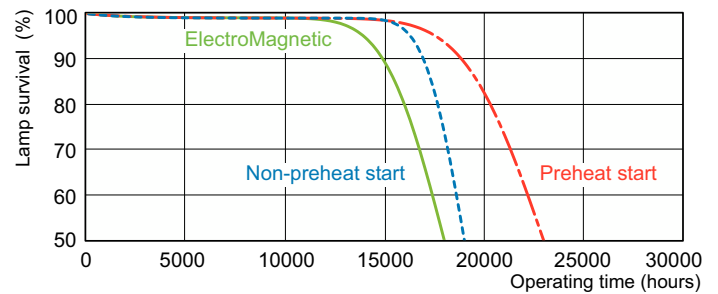

Product data

General Information	
Cap-Base	G13 [Medium Bi-Pin Fluorescent]
Nominal lifetime	15000 hour(s)
Life to 50% Failures (Nom)	13000 hour(s)
Light Technical	
Color Code	830 [CCT of 3000K]
Color Designation	Warm White (WW)
Correlated Color Temperature (Nom)	3000 K
Luminous Efficacy (rated) (Nom)	75 lm/W
Color rendering index (CRI)	83
Operating and Electrical	
Power Consumption	18 W
Lamp Current (Nom)	0.360 A
Voltage (Nom)	59 V
Voltage (Nom)	59 V
Controls and Dimming	
Dimmable	Yes

TL-D LIFEMAX Super 80

Dimensional drawing

Product	D (max)	A (max)	B (max)	B (min)	C (max)
TL-D 18W/830 1SL/25	28 mm	589.8 mm	596.9 mm	594.5 mm	604 mm

Photometric data

Spectral Power Distribution Colour - TL-D 18W/830 1SL/25

Lifetime

Life Expectancy Diagram - TL-D 18W/830 1SL/25

Life Expectancy Diagram - TL-D 18W/830 1SL/25

TL-D LIFEMAX Super 80

Lifetime

Lumen Maintenance Diagram - TL-D 18W/830 1SL/25