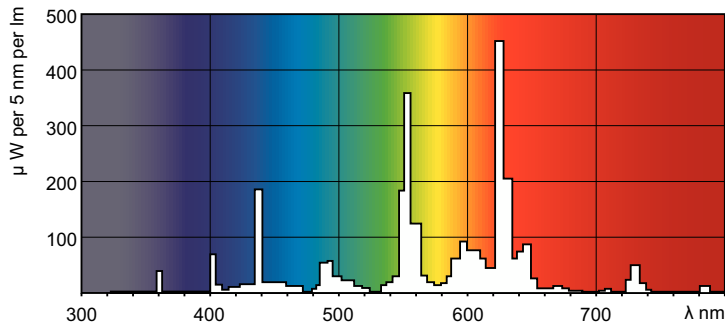

TL-D LIFEMAX Super 80

TL-D 18W/830 1SL/25

The TL-D LIFEMAX Super 80 lamp offers more lumens per watt and better color rendering than TL-D standard colors. Furthermore, it has a lower mercury content. The lamp can be operated in existing TL-D luminaires.

Product data

General Information	
Cap-Base	G13 [Medium Bi-Pin Fluorescent]
Nominal lifetime	15000 hour(s)
Life to 50% Failures (Nom)	13000 hour(s)
Light Technical	
Color Code	830 [CCT of 3000K]
Color Designation	Warm White (WW)
Correlated Color Temperature (Nom)	3000 K
Luminous Efficacy (rated) (Nom)	75 lm/W
Color rendering index (CRI)	83
Operating and Electrical	
Power Consumption	18 W
Lamp Current (Nom)	0.360 A
Voltage (Nom)	59 V
Voltage (Nom)	59 V
Controls and Dimming	
Dimmable	Yes

Mechanical and Housing	
Bulb Shape	T8
Approval and Application	
Mercury (Hg) Content (Nom)	2.0 mg
Product Data	
Order product name	TL-D 18W/830 1SL/25
Full product name	TL-D 18W/830 1SL/25
Full product code	871150028558400
Order code	927980283036
Material Nr. (12NC)	927980283036
Numerator - Quantity Per Pack	1
EAN/UPC - Product/Case	8711500285584
Numerator - Packs per outer box	25
EAN/UPC - Case	8711500285799

TL-D LIFEMAX Super 80

Dimensional drawing

Product	D (max)	A (max)	B (max)	B (min)	C (max)
TL-D 18W/830 1SL/25	28 mm	589.8 mm	596.9 mm	594.5 mm	604 mm

Photometric data

Spectral Power Distribution Colour - TL-D 18W/830 1SL/25