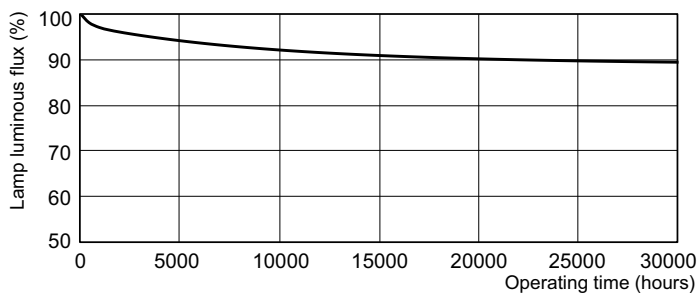

TL-D LIFEMAX Super 80

Dimensional drawing

TL-D 18W/840/GC

Product

TL-D 18W/840 1SL/25

Lifetime

LDLE_TL-D8G_0002-Life expectancy diagram

LDLM_TL-D8G_0001-Lumen maintenance diagram