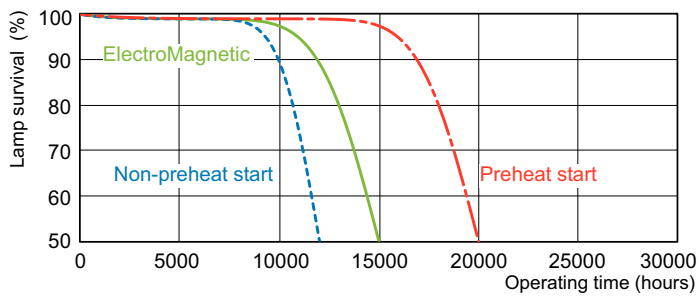

TL-D LIFEMAX Super 80

Dimensional drawing

TL-D 18W/840/GC

Product

TL-D 18W/840 1SL/25

Lifetime

LDLE_TL-D8G_0002-Life expectancy diagram

LDLM_TL-D8G_0001-Lumen maintenance diagram