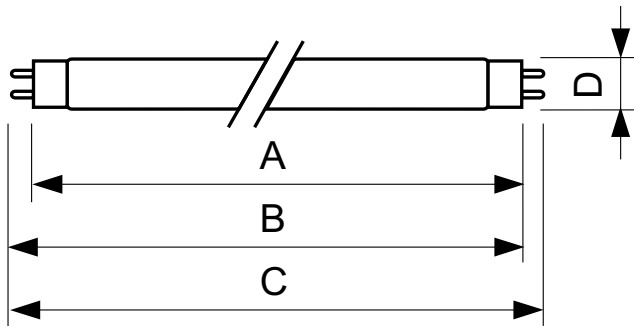

TL-D LIFEMAX Super 80

Dimensional drawing

TL-D 18W/840/GC

Product

TL-D 18W/840 1SL/25