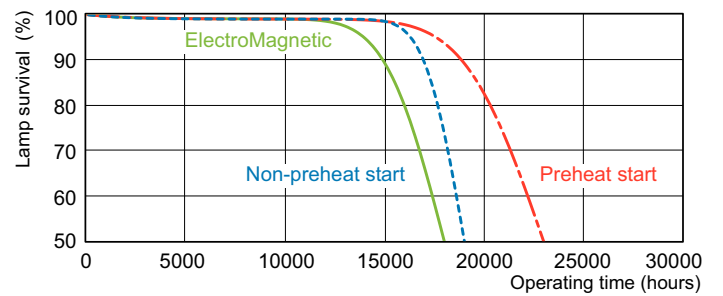

TL-D LIFEMAX Super 80

Dimensional drawing

TL-D 18W/840/GC

Product

TL-D 18W/840 1SL/25

Lifetime

LDLE_TL-D8G_0002-Life expectancy diagram

LDLM_TL-D8G_0001-Lumen maintenance diagram