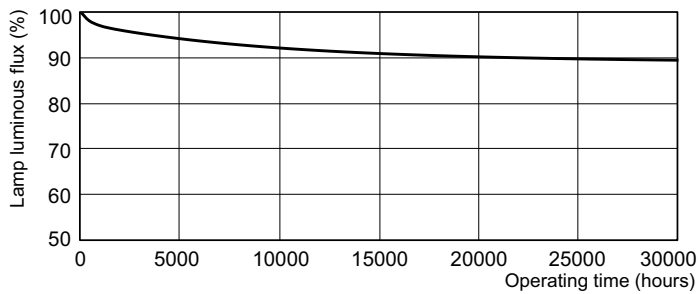

TL-D LIFEMAX Super 80

Dimensional drawing

Product	D (max)	A (max)	B (max)	B (min)	C (max)
TL-D 18W/840 1SL/25	28 mm	589,8 mm	596,9 mm	594,5 mm	604 mm

Lifetime

Life Expectancy Diagram - TL-D 18W/840 1SL/25

Life Expectancy Diagram - TL-D 18W/840 1SL/25

Lumen Maintenance Diagram - TL-D 18W/840 1SL/25

TL-D LIFEMAX Super 80