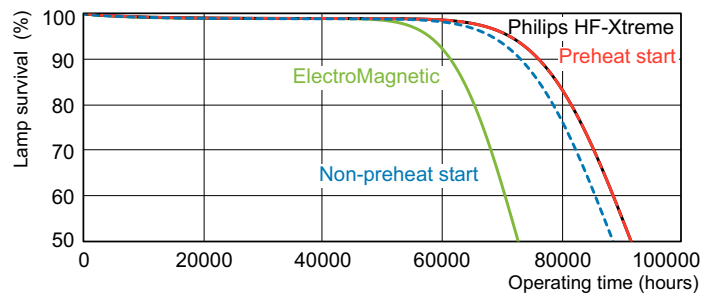

Product data

General Information	
Cap-Base	G13 [Medium Bi-Pin Fluorescent]
Life to 50% Failures (Nom)	47000 h
Life to 50% Failures Preheat (Nom)	79000 h
LSF 2000 h Rated	100 %
LSF 4000 h Rated	99 %
LSF 6000 h Rated	99 %
LSF 8000 h Rated	99 %
LSF 12000 h Rated	99 %
LSF 16000 h Rated	99 %
LSF 20000 h Rated	99 %
Light Technical	
Color Code	830 [CCT of 3000K]
Luminous Flux (Nom)	1350 lm
Luminous Flux (Rated) (Nom)	1350 lm
Color Designation	Warm White (WW)
Correlated Color Temperature (Nom)	3000 K
Luminous Efficacy (rated) (Nom)	76.3 lm/W
Color Rendering Index (Nom)	>80
LLMF 2000 h Rated	96 %
LLMF 4000 h Rated	95 %

TL-D Xtreme 18W/830

Photometric data

LDPB_TL-D8LL_830-Spectral power distribution B/W

MASTER TL-D Xtreme

Lifetime

LDLE_TL-D8LL_0001-Life expectancy diagram

LDLE_TL-D8LL_0003-Life expectancy diagram

LDLM_TL-D8LL_0001-Lumen maintenance diagram