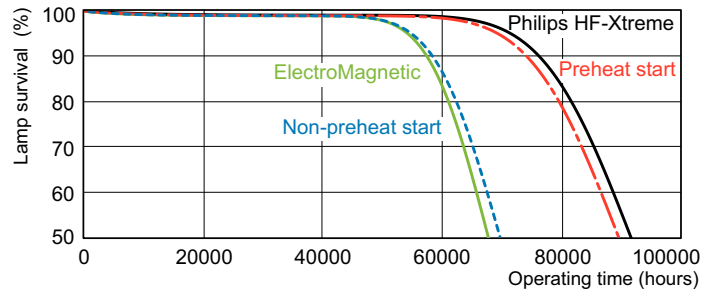

TL-D Xtreme 18W/830

Photometric data

LDPB_TL-D8LL_830-Spectral power distribution B/W

MASTER TL-D Xtreme

Lifetime

LDLE_TL-D8LL_0001-Life expectancy diagram

LDLE_TL-D8LL_0003-Life expectancy diagram

LDLM_TL-D8LL_0001-Lumen maintenance diagram