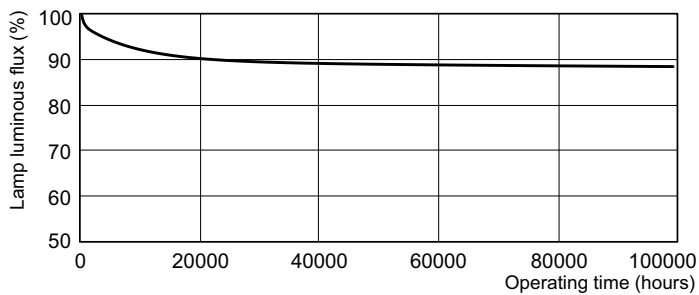

TL-D Xtreme 18W/830

Photometric data

LDPB_TL-D8LL_830-Spectral power distribution B/W

MASTER TL-D Xtreme

Lifetime

LDLE_TL-D8LL_0001-Life expectancy diagram

LDLE_TL-D8LL_0003-Life expectancy diagram

LDLM_TL-D8LL_0001-Lumen maintenance diagram