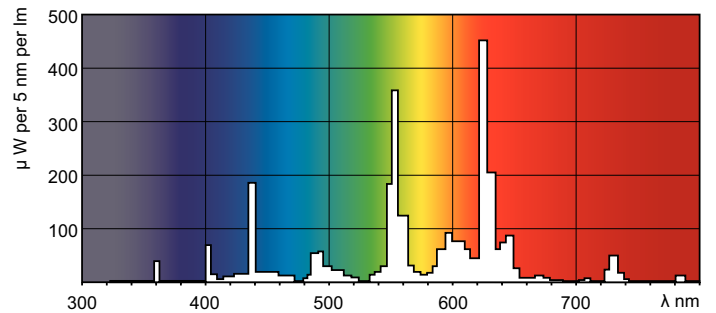

Product data

General Information	
Cap-Base	G13 [Medium Bi-Pin Fluorescent]
Life to 50% Failures (Nom)	47000 h
Life to 50% Failures Preheat (Nom)	79000 h
LSF 2000 h Rated	100 %
LSF 4000 h Rated	99 %
LSF 6000 h Rated	99 %
LSF 8000 h Rated	99 %
LSF 12000 h Rated	99 %
LSF 16000 h Rated	99 %
LSF 20000 h Rated	99 %
Light Technical	
Color Code	830 [CCT of 3000K]
Luminous Flux (Nom)	1350 lm
Luminous Flux (Rated) (Nom)	1350 lm
Color Designation	Warm White (WW)
Correlated Color Temperature (Nom)	3000 K
Luminous Efficacy (rated) (Nom)	76.3 lm/W
Color Rendering Index (Nom)	>80
LLMF 2000 h Rated	96 %
LLMF 4000 h Rated	95 %

Controls and Dimming	
Dimmable	Yes

Approval and Application	
Energy Efficiency Label (EEL)	A
Mercury (Hg) Content (Nom)	3.0 mg
Energy Consumption kWh/1000 h	22 kWh

MASTER TL-D Xtreme

Product Data

Full product code	871150054492640
Order product name	MASTER TL-D Xtreme 18W/830 SLV
EAN/UPC - Product	8711500544926
Order code	927980383014
Numerator - Quantity Per Pack	1

Numerator - Packs per outer box	25
Material Nr. (12NC)	927980383014
Net Weight (Piece)	71.000 g
ILCOS Code	FD-18/30/1B-E-G13

Warnings and Safety

Dimensional drawing

Product	D (max)	A (max)	B (max)	B (min)	C (max)
MASTER TL-D Xtreme 18W/830 SLV	28 mm	589.8 mm	596.9 mm	594.5 mm	604.0 mm

TL-D Xtreme 18W/830

Photometric data

LDPB_TL-D8LL_830-Spectral power distribution B/W

MASTER TL-D Xtreme

Lifetime

LDLE_TL-D8LL_0001-Life expectancy diagram

LDLE_TL-D8LL_0003-Life expectancy diagram

LDLM_TL-D8LL_0001-Lumen maintenance diagram