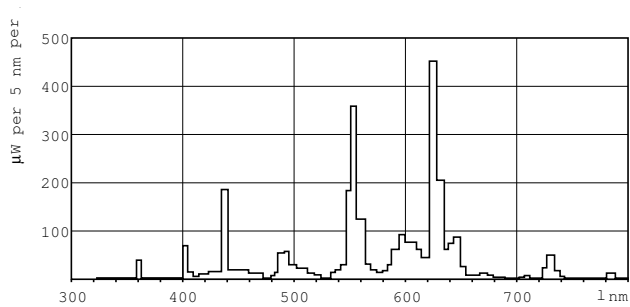

Product data

General Information	
Cap-Base	G13 [Medium Bi-Pin Fluorescent]
Life to 50% Failures (Nom)	47000 h
Life to 50% Failures Preheat (Nom)	79000 h
LSF 2000 h Rated	100 %
LSF 4000 h Rated	99 %
LSF 6000 h Rated	99 %
LSF 8000 h Rated	99 %
LSF 12000 h Rated	99 %
LSF 16000 h Rated	99 %
LSF 20000 h Rated	99 %
Light Technical	
Color Code	830 [CCT of 3000K]
Luminous Flux (Nom)	1350 lm
Luminous Flux (Rated) (Nom)	1350 lm
Color Designation	Warm White (WW)
Correlated Color Temperature (Nom)	3000 K
Luminous Efficacy (rated) (Nom)	76.3 lm/W
Color Rendering Index (Nom)	>80
LLMF 2000 h Rated	96 %
LLMF 4000 h Rated	95 %

Controls and Dimming	
Dimmable	Yes

Approval and Application	
Energy Efficiency Label (EEL)	A
Mercury (Hg) Content (Nom)	3.0 mg
Energy Consumption kWh/1000 h	22 kWh

MASTER TL-D Xtreme

Product Data

Full product code	871150054492640
Order product name	MASTER TL-D Xtreme 18W/830 SLV
EAN/UPC - Product	8711500544926
Order code	927980383014
Numerator - Quantity Per Pack	1

Numerator - Packs per outer box	25
Material Nr. (12NC)	927980383014
Net Weight (Piece)	71.000 g
ILCOS Code	FD-18/30/1B-E-G13

Warnings and Safety

Dimensional drawing

Product	D (max)	A (max)	B (max)	B (min)	C (max)
MASTER TL-D Xtreme 18W/830 SLV	28 mm	589.8 mm	596.9 mm	594.5 mm	604.0 mm

TL-D Xtreme 18W/830

Photometric data

LDPB_TL-D8LL_830-Spectral power distribution B/W

MASTER TL-D Xtreme

Lifetime

LDLE_TL-D8LL_0001-Life expectancy diagram

LDLE_TL-D8LL_0003-Life expectancy diagram

LDLM_TL-D8LL_0001-Lumen maintenance diagram