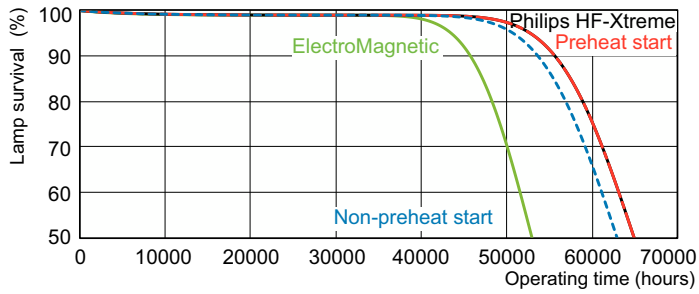

MASTER TL-D Xtra

Lifetime

Life Expectancy Diagram - MASTER TL-D Xtra 18W/865 SLV

Lumen Maintenance Diagram - MASTER TL-D Xtra 18W/865 SLV