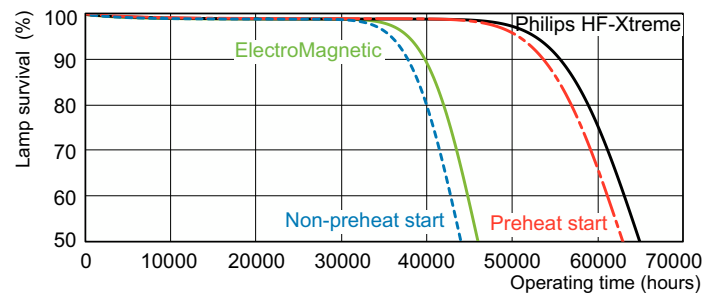

Photometric data

Spectral Power Distribution Colour - MASTER TL-D Xtra 18W/865 SLV

Lifetime

Life Expectancy Diagram - MASTER TL-D Xtra 18W/865 SLV

Life Expectancy Diagram - MASTER TL-D Xtra 18W/865 SLV

MASTER TL-D Xtra