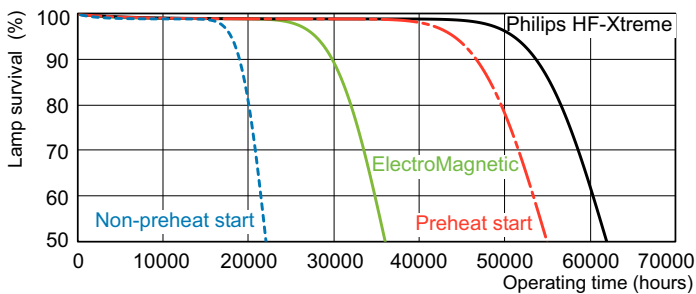

Photometric data

Spectral Power Distribution Colour - MASTER TL-D Xtra 18W/865 SLV

Lifetime

Life Expectancy Diagram - MASTER TL-D Xtra 18W/865 SLV

Life Expectancy Diagram - MASTER TL-D Xtra 18W/865 SLV

MASTER TL-D Xtra