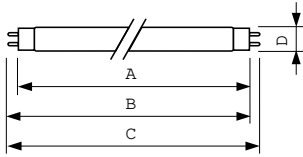

Product data

General Information		Operating and Electrical	
Cap-Base	G13 [Medium Bi-Pin Fluorescent]	Power Consumption	17.7 W
Life to 50% Failures (Nom)	36,000 hour(s)	Lamp Current (Nom)	0.370 A
Light Technical		Controls and Dimming	
Color Code	865 [CCT of 6500K]	Dimmable	Yes
Luminous Flux	1,250 lm	Mechanical and Housing	
Color Designation	Cool Daylight	Bulb Shape	T8 [26 mm (T8)]
Correlated Color Temperature (Nom)	6500 K	Approval and Application	
Luminous Efficacy (rated) (Nom)	71 lm/W	Mercury (Hg) Content (Nom)	3.0 mg
Color rendering index (CRI)	>80		

Material Nr. (12NC)	927980486514
Numerator - Quantity Per Pack	1
EAN/UPC - Product/Case	8711500892812
Numerator - Packs per outer box	25
EAN/UPC - Case	8711500892829

Dimensional drawing

Product	D (max)	A (max)	B (max)	B (min)	C (max)
MASTER TL-D Xtra 18W/865 SLV	28 mm	589.8 mm	596.9 mm	594.5 mm	604.0 mm