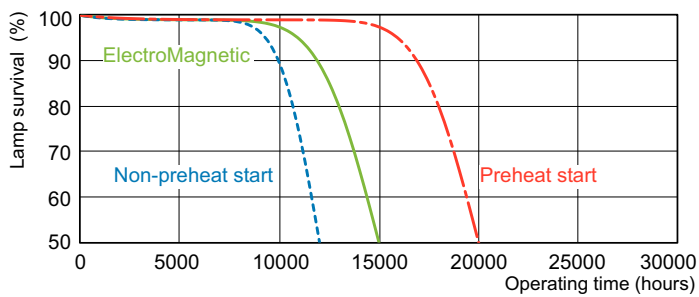

Lifetime

LDLE_TL-D8G_0001-Life expectancy diagram