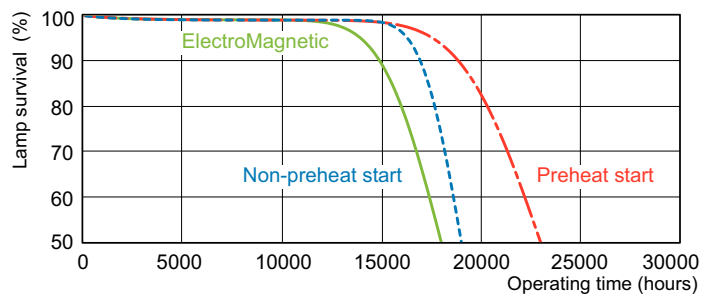

LDLE_TL-D8G_0002-Life expectancy diagram