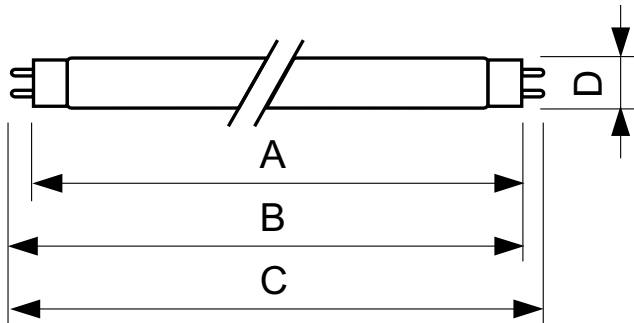

### Product data

General Information	
Cap base	G13 [ Medium Bi-Pin Fluorescent]
Life to 10% failures (nom.)	10000 h
Life to 50% failures (nom.)	15000 h
Life to 50% failures preheat (nom.)	20000 h

Light Technical	
Colour Code	830 [ CCT of 3,000 K]
Lamp Luminous Flux (Nom)	3250 lm
Colour Designation	Warm white (WW)
Lumen maintenance 2,000 hours (nom.)	96 %
Lumen maintenance 5,000 hours (nom.)	94 %
Colour Temperature, horizontal (Nom)	3000 K
Lamp Luminous Efficacy EM (Nom)	90 lm/W
Colour Rendering Index,horiz (Nom)	83

Operating and Electrical	
Power (Rated) (Nom)	36 W
Lamp current (nom.)	0.440 A
Voltage (Nom)	103 V

Controls and Dimming	
Dimmable	yes

Mechanical and Housing	
Cap base information	Green [ Green Cap]

Approval and Application	
Energy efficiency label (EEL)	A
Mercury (Hg) content (nom.)	2.0 mg

## Dimensional drawing

TL-D 36W/830

Product	D (max)	A (max)	B (max)	B (min)	C (max)
TL-D 36W/830 1SL/25	28 mm	1199.4 mm	1206.5 mm	1204.1 mm	1213.6 mm