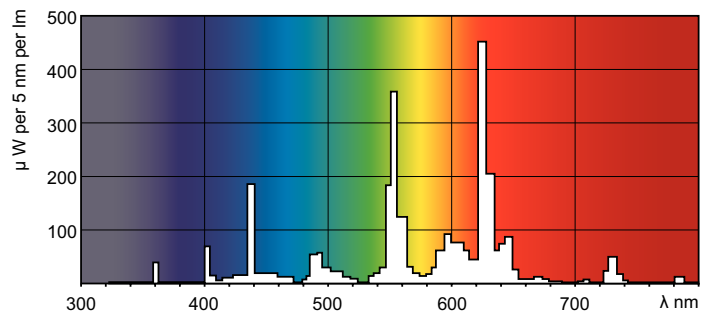

LDPB_TL-D8G_830-Spectral power distribution B/W

LDPO_TL-D8G_830-Spectral power distribution Colour