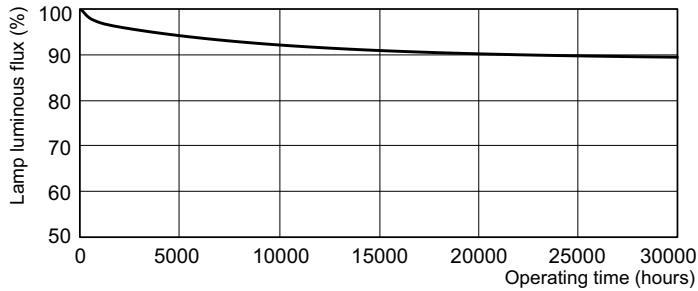

TL-D LIFEMAX Super 80

TL-D 36W/827 1SL/25

The TL-D LIFEMAX Super 80 lamp offers more lumens per watt and better color rendering than TL-D standard colors. Furthermore, it has a lower mercury content. The lamp can be operated in existing TL-D luminaires.

Product data

General Information	
Cap-Base	G13 [Medium Bi-Pin Fluorescent]
Nominal lifetime	15,000 hour(s)
Life to 50% Failures (Nom)	15,000 hour(s)
Light Technical	
Color Code	827 [CCT of 2700K]
Color Designation	Incandescent White
Correlated Color Temperature (Nom)	2700 K
Luminous Efficacy (rated) (Nom)	90 lm/W
Color rendering index (CRI)	82
Operating and Electrical	
Power Consumption	36 W
Lamp Current (Nom)	0.440 A
Voltage (Nom)	103 V
Voltage (Nom)	103 V
Controls and Dimming	
Dimmable	Yes

TL-D LIFEMAX Super 80

Dimensional drawing

Product	D (max)	A (max)	B (max)	B (min)	C (max)
TL-D 36W/827 1SL/25	28 mm	1,199.4 mm	1,206.5 mm	1,204.1 mm	1,213.6 mm

Lifetime

Life Expectancy Diagram - TL-D 36W/827 1SL/25

Life Expectancy Diagram - TL-D 36W/827 1SL/25

Lumen Maintenance Diagram - TL-D 36W/827 1SL/25

TL-D LIFEMAX Super 80