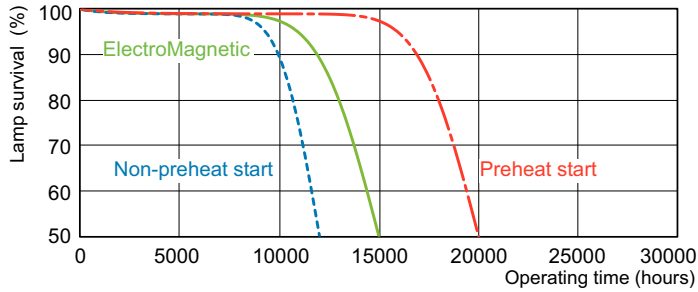

TL-D LIFEMAX Super 80

Dimensional drawing

Product	D (max)	A (max)	B (max)	B (min)	C (max)
TL-D 36W/827 1SL/25	28 mm	1,199.4 mm	1,206.5 mm	1,204.1 mm	1,213.6 mm

Lifetime

Life Expectancy Diagram - TL-D 36W/827 1SL/25

Lumen Maintenance Diagram - TL-D 36W/827 1SL/25