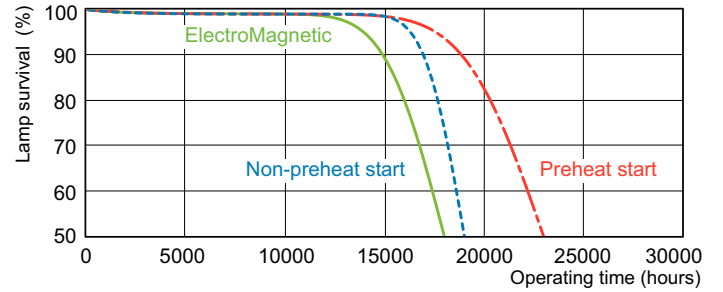

TL-D LIFEMAX Super 80

Dimensional drawing

Product	D (max)	A (max)	B (max)	B (min)	C (max)
TL-D 36W/827 1SL/25	28 mm	1,199.4 mm	1,206.5 mm	1,204.1 mm	1,213.6 mm

Lifetime

Life Expectancy Diagram - TL-D 36W/827 1SL/25

Lumen Maintenance Diagram - TL-D 36W/827 1SL/25