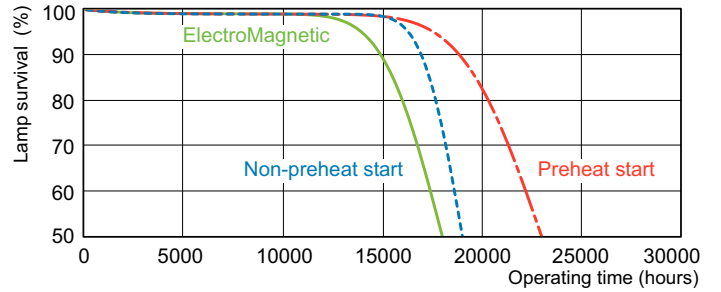

TL-D LIFEMAX Super 80

Dimensional drawing

Product	D (max)	A (max)	B (max)	B (min)	C (max)
TL-D 36W/840 1SL/25	28 mm	1,199.4 mm	1,206.5 mm	1,204.1 mm	1,213.6 mm

Lifetime

Life Expectancy Diagram - TL-D 36W/840 1SL/25

Lumen Maintenance Diagram - TL-D 36W/840 1SL/25