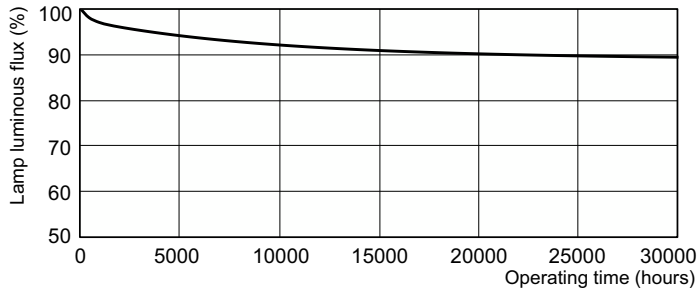

TL-D LIFEMAX Super 80

TL-D 36W/840 1SL/25

The TL-D LIFEMAX Super 80 lamp offers more lumens per watt and better color rendering than TL-D standard colors. Furthermore, it has a lower mercury content. The lamp can be operated in existing TL-D luminaires.

Product data

General Information	
Cap-Base	G13 [Medium Bi-Pin Fluorescent]
Nominal lifetime	15,000 hour(s)
Life to 50% Failures (Nom)	15,000 hour(s)
Light Technical	
Color Code	840 [CCT of 4000K]
Color Designation	Cool White (CW)
Correlated Color Temperature (Nom)	4000 K
Luminous Efficacy (rated) (Nom)	90 lm/W
Color rendering index (CRI)	82
Operating and Electrical	
Power Consumption	36 W
Lamp Current (Nom)	0.440 A
Voltage (Nom)	103 V
Voltage (Nom)	103 V
Controls and Dimming	
Dimmable	Yes

TL-D LIFEMAX Super 80

Dimensional drawing

Product	D (max)	A (max)	B (max)	B (min)	C (max)
TL-D 36W/840 1SL/25	28 mm	1,199.4 mm	1,206.5 mm	1,204.1 mm	1,213.6 mm

Lifetime

Life Expectancy Diagram - TL-D 36W/840 1SL/25

Life Expectancy Diagram - TL-D 36W/840 1SL/25

Lumen Maintenance Diagram - TL-D 36W/840 1SL/25

TL-D LIFEMAX Super 80