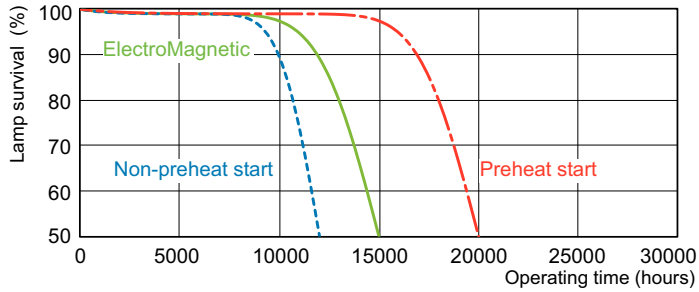

TL-D LIFEMAX Super 80

Dimensional drawing

Product	D (max)	A (max)	B (max)	B (min)	C (max)
TL-D 36W/840 1SL/25	28 mm	1,199.4 mm	1,206.5 mm	1,204.1 mm	1,213.6 mm

Lifetime

Life Expectancy Diagram - TL-D 36W/840 1SL/25

Lumen Maintenance Diagram - TL-D 36W/840 1SL/25