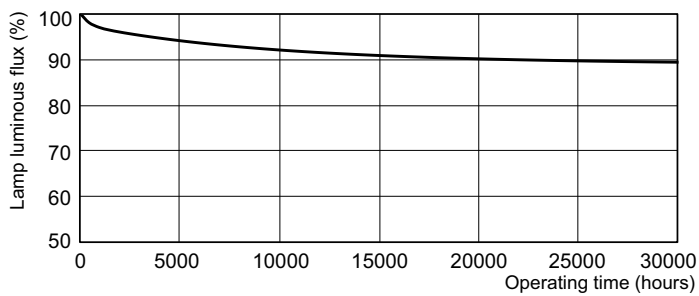

TL-D LIFEMAX Super 80

Dimensional drawing

TL-D 36W/840 CW G13

Product

TL-D 36W/840 1SL/25

Lifetime

LDLE_TL-D8G_0001-Life expectancy diagram

LDLE_TL-D8G_0002-Life expectancy diagram