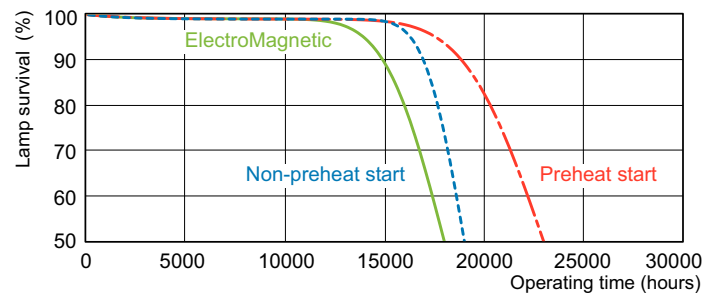

TL-D LIFEMAX Super 80

Dimensional drawing

TL-D 36W/840 CW G13

Product

TL-D 36W/840 1SL/25

Lifetime

LDLE_TL-D8G_0001-Life expectancy diagram

LDLE_TL-D8G_0002-Life expectancy diagram