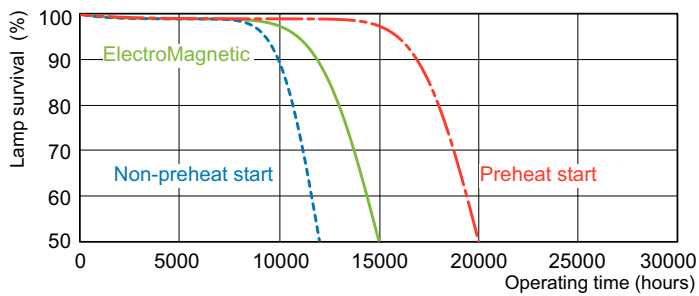

TL-D LIFEMAX Super 80

Dimensional drawing

TL-D 36W/840 CW G13

Product

TL-D 36W/840 1SL/25

Lifetime

LDLE_TL-D8G_0001-Life expectancy diagram

LDLE_TL-D8G_0002-Life expectancy diagram