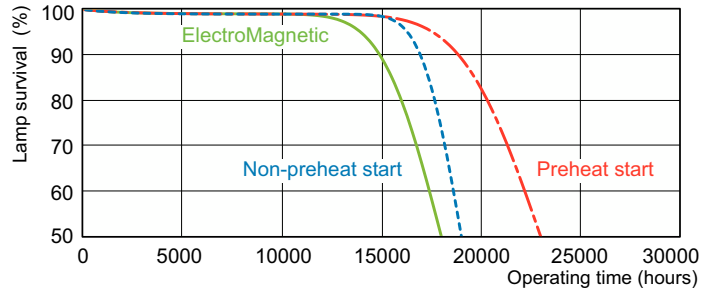

TL-D LIFEMAX Super 80

Dimensional drawing

Product	D (max)	A (max)	B (max)	B (min)	C (max)
TL-D 36W/840 1SL/25	28 mm	1.199,4 mm	1.206,5 mm	1.204,1 mm	1.213,6 mm

Lifetime

Life Expectancy Diagram - TL-D 36W/840 1SL/25

Lumen Maintenance Diagram - TL-D 36W/840 1SL/25