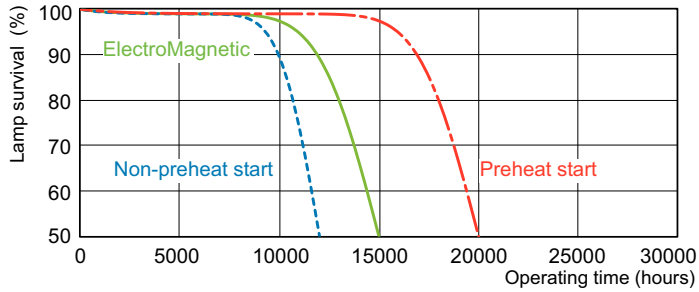

TL-D LIFEMAX Super 80

Dimensional drawing

Product	D (max)	A (max)	B (max)	B (min)	C (max)
TL-D 36W/840 1SL/25	28 mm	1.199,4 mm	1.206,5 mm	1.204,1 mm	1.213,6 mm

Lifetime

Life Expectancy Diagram - TL-D 36W/840 1SL/25

Lumen Maintenance Diagram - TL-D 36W/840 1SL/25