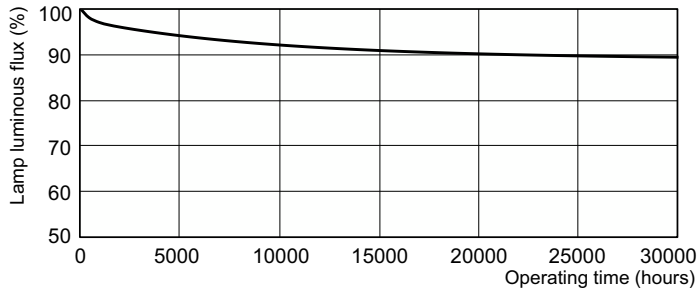

TL-D LIFEMAX Super 80

Dimensional drawing

Product	D (max)	A (max)	B (max)	B (min)	C (max)
TL-D 36W/840 1SL/25	28 mm	1.199,4 mm	1.206,5 mm	1.204,1 mm	1.213,6 mm

Lifetime

Life Expectancy Diagram - TL-D 36W/840 1SL/25

Life Expectancy Diagram - TL-D 36W/840 1SL/25

Lumen Maintenance Diagram - TL-D 36W/840 1SL/25

TL-D LIFEMAX Super 80