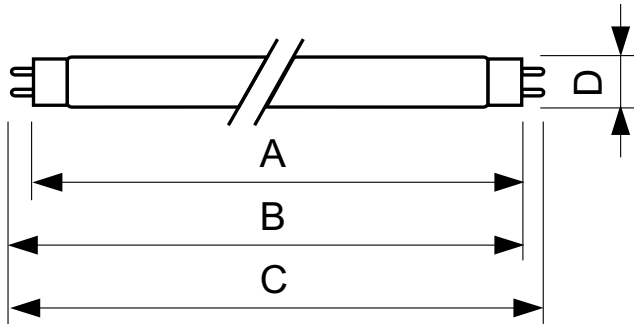

Operating and Electrical	
Power Consumption	36 W
Lamp Current (Nom)	0.440 A
Voltage (Nom)	103 V
Voltage (Nom)	103 V

Controls and Dimming	
Dimmable	Yes

Mechanical and Housing	
Bulb Shape	T8

Approval and Application	
Mercury (Hg) Content (Nom)	2.0 mg

TL-D LIFEMAX Super 80

Dimensional drawing

Product	D (max)	A (max)	B (max)	B (min)	C (max)
TL-D 36W/865 1SL/25	28 mm	1,199.4 mm	1,206.5 mm	1,204.1 mm	1,213.6 mm

Photometric data

Spectral Power Distribution Colour - TL-D 36W/865 1SL/25