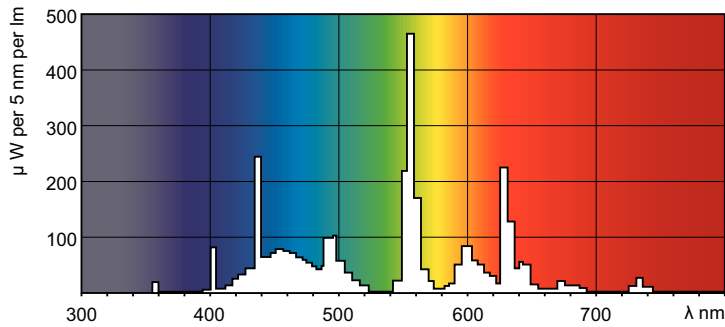

TL-D LIFEMAX Super 80

TL-D 36W/865 1SL/25

The TL-D LIFEMAX Super 80 lamp offers more lumens per watt and better color rendering than TL-D standard colors. Furthermore, it has a lower mercury content. The lamp can be operated in existing TL-D luminaires.

Product data

General Information	
Cap-Base	G13 [Medium Bi-Pin Fluorescent]
Nominal lifetime	15,000 hour(s)
Life to 50% Failures (Nom)	15,000 hour(s)

Light Technical	
Color Code	865 [CCT of 6500K]
Color Designation	Cool Daylight
Correlated Color Temperature (Nom)	6500 K
Luminous Efficacy (rated) (Nom)	85 lm/W
Color rendering index (CRI)	80

TL-D LIFEMAX Super 80

Dimensional drawing

Product	D (max)	A (max)	B (max)	B (min)	C (max)
TL-D 36W/865 1SL/25	28 mm	1,199.4 mm	1,206.5 mm	1,204.1 mm	1,213.6 mm

Photometric data

Spectral Power Distribution Colour - TL-D 36W/865 1SL/25