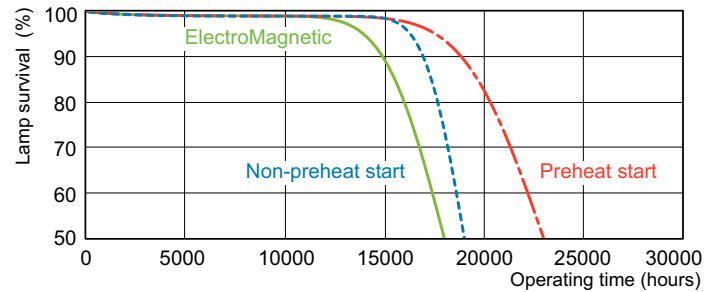

Life Expectancy Diagram - TL-D 36W/865 1SL/25