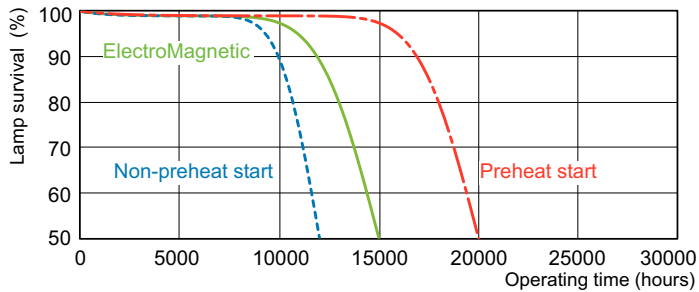

Lifetime

Life Expectancy Diagram - TL-D 36W/865 1SL/25