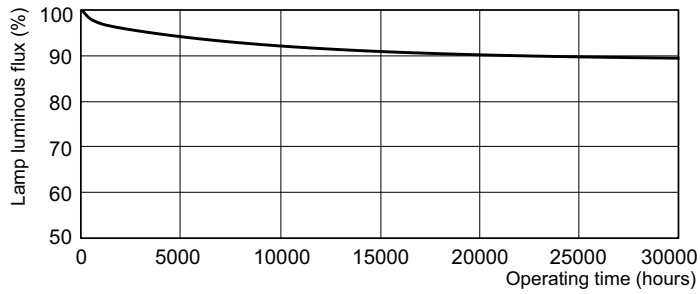

TL-D LIFEMAX Super 80

Dimensional drawing

Product	D (max)	A (max)	B (max)	B (min)	C (max)
TL-D 36W/865 1SL/25	28 mm	1,199.4 mm	1,206.5 mm	1,204.1 mm	1,213.6 mm

Photometric data

Spectral Power Distribution Colour - TL-D 36W/865 1SL/25

Lifetime

Life Expectancy Diagram - TL-D 36W/865 1SL/25

Life Expectancy Diagram - TL-D 36W/865 1SL/25

TL-D LIFEMAX Super 80

Lifetime

Lumen Maintenance Diagram - TL-D 36W/865 1SL/25