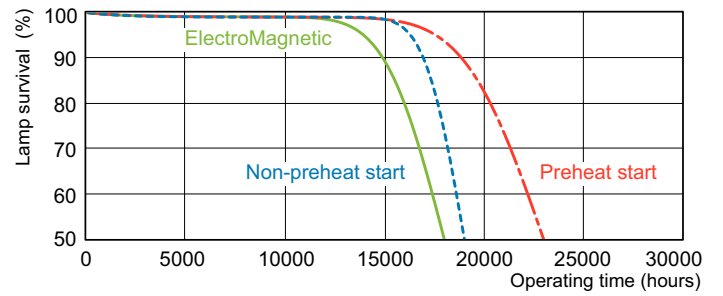

TL-D LIFEMAX Super 80

Dimensional drawing

TL-D 58W/840/GC

Product

TL-D 58W/840 1SL/25

Lifetime

TL-D Super 80 Life Expectancy 3 h cycle

TL-D Super 80 Life Expectancy 12 h cycle

TL-D Super 80 Lumen Maintenance 3 h + 12 h cycle

TL-D LIFEMAX Super 80