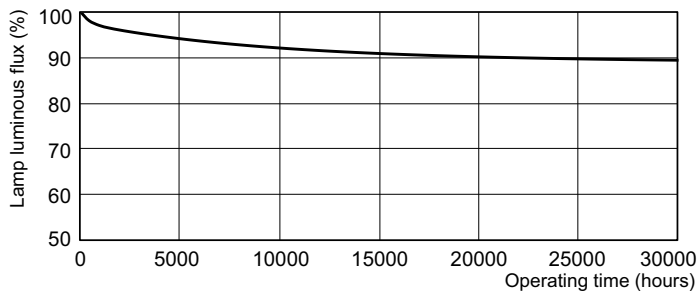

TL-D LIFEMAX Super 80

Dimensional drawing

TL-D 58W/840/GC

Product

TL-D 58W/840 1SL/25

Lifetime

TL-D Super 80 Life Expectancy 3 h cycle

TL-D Super 80 Life Expectancy 12 h cycle

TL-D Super 80 Lumen Maintenance 3 h + 12 h cycle

TL-D LIFEMAX Super 80