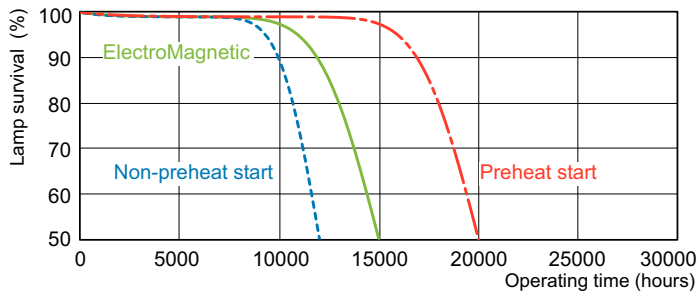

TL-D LIFEMAX Super 80

Dimensional drawing

TL-D 58W/840/GC

Product

TL-D 58W/840 1SL/25

Lifetime

TL-D Super 80 Life Expectancy 3 h cycle

TL-D Super 80 Life Expectancy 12 h cycle

TL-D Super 80 Lumen Maintenance 3 h + 12 h cycle

TL-D LIFEMAX Super 80