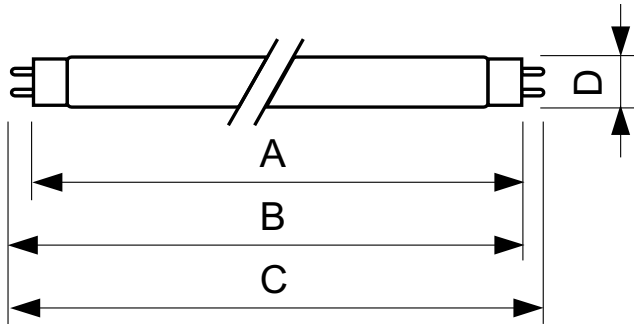

Product data

General Information	
Cap-Base	G13 [Medium Bi-Pin Fluorescent]
Life To 10% Failures (Nom)	10000 h
Life to 50% Failures (Nom)	15000 h
Life to 50% Failures Preheat (Nom)	20000 h

Light Technical	
Color Code	841 [CCT of 4100K (841)]
Luminous Flux (Rated) (Nom)	5150 lm
Color Designation	Cool White (CW)
Lumen Maintenance 2000 h (Nom)	96 %
Lumen Maintenance 5000 h (Nom)	94 %
Correlated Color Temperature (Nom)	4000 K
Luminous Efficacy (rated) (Nom)	88 lm/W
Color Rendering Index (Nom)	82

Operating and Electrical	
Power (Rated) (Nom)	58.5 W
Lamp Current (Nom)	0.670 A
Voltage (Nom)	111 V

Controls and Dimming	
Dimmable	Yes

Mechanical and Housing	
Cap-Base Information	Green [Green Base]

Approval and Application	
Energy Efficiency Label (EEL)	A
Mercury (Hg) Content (Nom)	2.0 mg

Product Data	
Full product code	871150028492140
Order product name	TL-D 58W/840 1SL/25
EAN/UPC - Product	8711500284921
Order code	927983284036
Numerator - Quantity Per Pack	1
Numerator - Packs per outer box	25
Material Nr. (12NC)	927983284036
Net Weight (Piece)	0.230 kg

TL-D LIFEMAX Super 80

Dimensional drawing

TL-D 58W/840/GC

Product

TL-D 58W/840 1SL/25

Lifetime

TL-D Super 80 Life Expectancy 3 h cycle

TL-D Super 80 Life Expectancy 12 h cycle