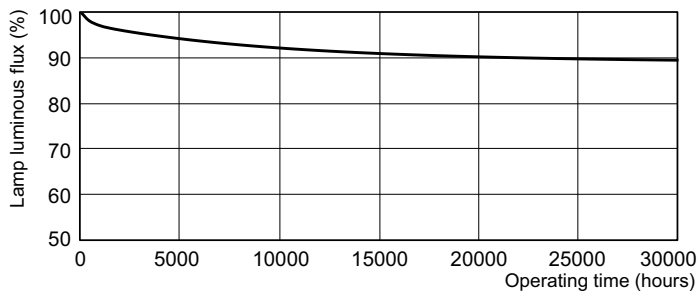

TL-D LIFEMAX Super 80

Dimensional drawing

TL-D 58W/840/GC

Product

TL-D 58W/840 1SL/25

Lifetime

LDLE_TL-D8G_0002-Life expectancy diagram

LDLM_TL-D8G_0001-Lumen maintenance diagram