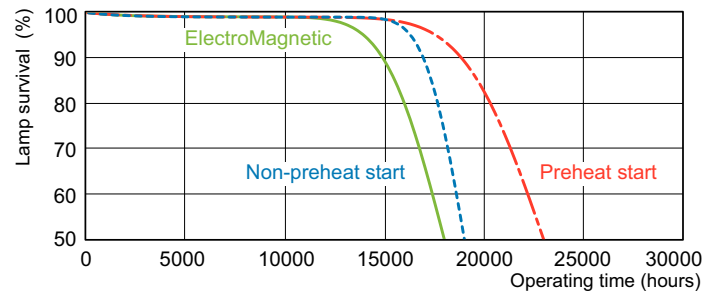

TL-D LIFEMAX Super 80

Dimensional drawing

TL-D 58W/840/GC

Product

TL-D 58W/840 1SL/25

Lifetime

LDLE_TL-D8G_0002-Life expectancy diagram

LDLM_TL-D8G_0001-Lumen maintenance diagram