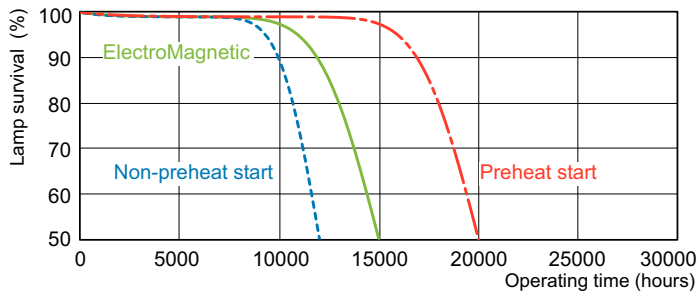

TL-D LIFEMAX Super 80

Dimensional drawing

TL-D 58W/840/GC

Product

TL-D 58W/840 1SL/25

Lifetime

LDLE_TL-D8G_0002-Life expectancy diagram

LDLM_TL-D8G_0001-Lumen maintenance diagram