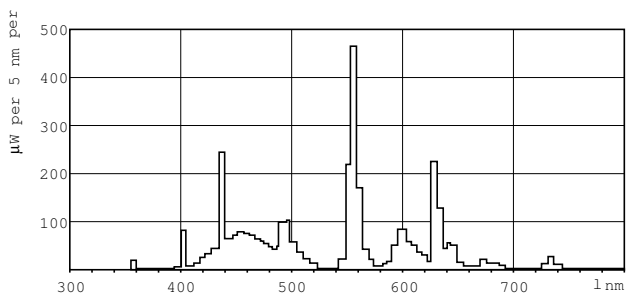

MASTER TL-D Xtreme

Net weight (piece)	167.000 g
ILCOS Code	FD-58/65/1B-E-G13

Warnings and Safety

Dimensional drawing

Product	D (max)	A (max)	B (max)	B (min)	C (max)
MASTER TL-D Xtreme 58W/865 SLV	28 mm	1500.0 mm	1507.1 mm	1504.7 mm	1514.2 mm

TL-D Xtreme 58W/865

Photometric data

Lightcolour /865

Lightcolour /865

Lifetime