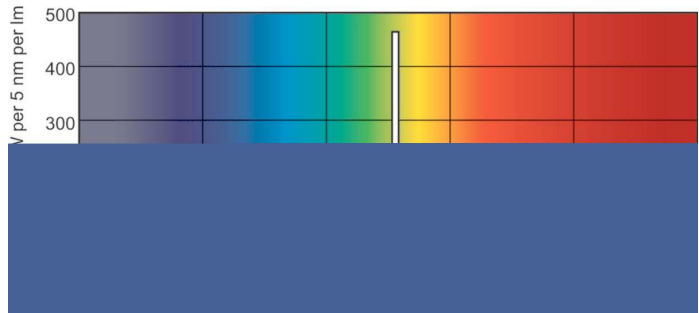

MASTER TL-D Xtreme

Net weight (piece)	167.000 g
ILCOS Code	FD-58/65/1B-E-G13

Warnings and Safety

Dimensional drawing

Product	D (max)	A (max)	B (max)	B (min)	C (max)
MASTER TL-D Xtreme 58W/865 SLV	28 mm	1500.0 mm	1507.1 mm	1504.7 mm	1514.2 mm

TL-D Xtreme 58W/865

Photometric data

Lightcolour /865

Lightcolour /865

Lifetime