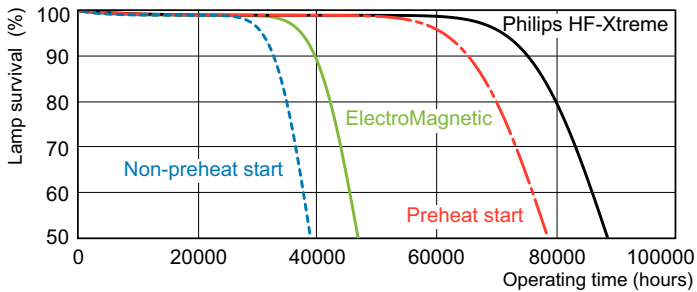

LDLE_TL-D8LL_0001-Life expectancy diagram

LDLE_TL-D8LL_0002-Life expectancy diagram