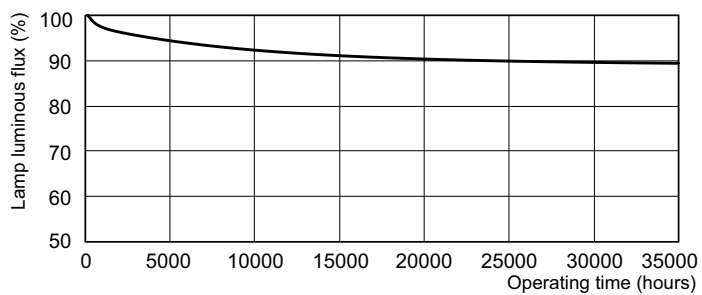

MASTER TL5 High Efficiency Eco

Levetid

LDLM_TL5HEECO_0001-Lumen maintenance diagram