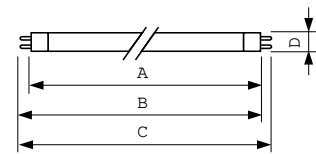

MASTER TL5 High Efficiency Eco

Full product name	MASTER TL5 HE Eco 13=14W/840 1SL/40
Full product code	872790090806001
Order code	927989884033
Material Nr. (12NC)	927989884033
Numerator - Quantity Per Pack	1

EAN/UPC - Product/Case	8727900908060
Numerator - Packs per outer box	40
EAN/UPC - Case	8718291224655

Dimensional drawing