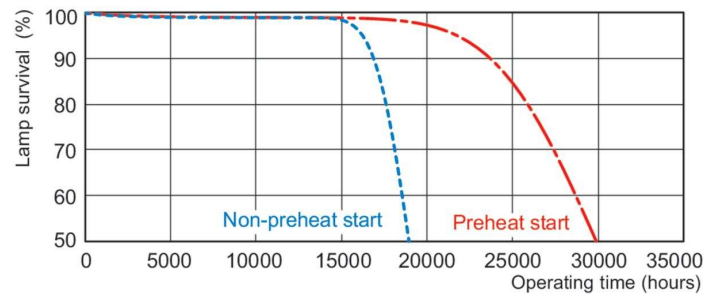

Photometric data

Spectral Power Distribution Colour - MASTER TL5 HE Eco 13=14W/840 1SL/40

Lifetime

Life Expectancy Diagram - MASTER TL5 HE Eco 13=14W/840 1SL/40

Life Expectancy Diagram - MASTER TL5 HE Eco 13=14W/840 1SL/40