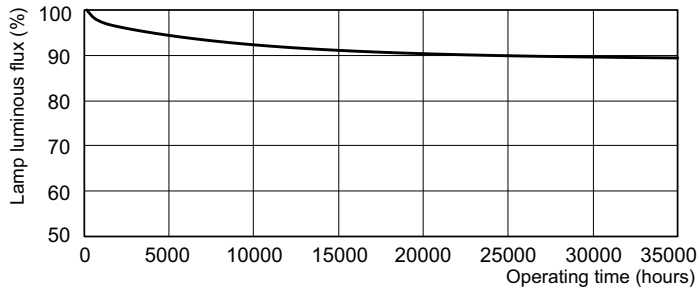

Photometric data

Spectral Power Distribution Colour - MASTER TL5 HE Eco 13=14W/840 1SL/40

Lifetime

Life Expectancy Diagram - MASTER TL5 HE Eco 13=14W/840 1SL/40

Life Expectancy Diagram - MASTER TL5 HE Eco 13=14W/840 1SL/40

MASTER TL5 High Efficiency Eco

Lifetime

Lumen Maintenance Diagram - MASTER TL5 HE Eco 13=14W/840 1SL/40