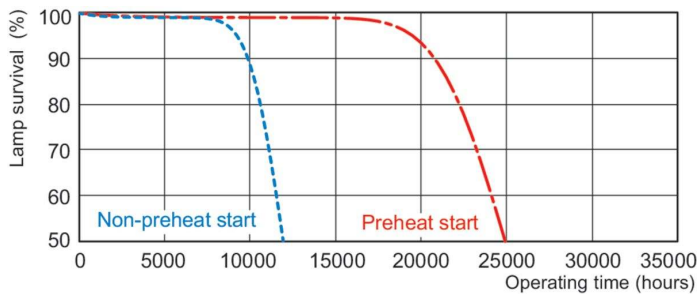

Photometric data

Spectral Power Distribution Colour - MASTER TL5 HE Eco 13=14W/840 1SL/40

Lifetime

Life Expectancy Diagram - MASTER TL5 HE Eco 13=14W/840 1SL/40

Life Expectancy Diagram - MASTER TL5 HE Eco 13=14W/840 1SL/40