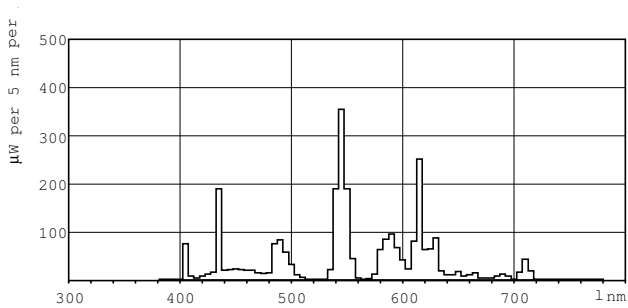

Light Technical	
Color Code	835 [CCT of 3500K]
Initial lumen (Nom)	2900 lm
Luminous Flux (Rated) (Nom)	2675 lm
Color Designation	White (WH)
Luminous Efficacy (@ Max Lumen, Rated) (Nom)	104 lm/W
Correlated Color Temperature (Nom)	3500 K
Luminous Efficacy (rated) (Nom)	96 lm/W
Color Rendering Index (Max)	85
Color Rendering Index (Min)	80
Color Rendering Index (Nom)	82
LLMF 2000 h Rated	96 %
LLMF 4000 h Rated	95 %

Warnings and Safety

Dimensional drawing

1

Product	D (max)	A (max)	B (max)	B (min)	C (max)
28W/835 Min Bipin T5	17 mm	1149.0 mm	1156.1 mm	1153.7 mm	1163.2 mm
HE ALTO					

TL5 HE F28T5/835 HE Alto

Photometric data