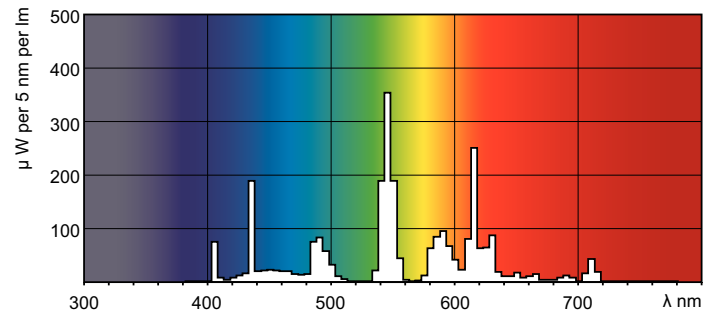

Light Technical	
Color Code	835 [CCT of 3500K]
Initial lumen (Nom)	2900 lm
Luminous Flux (Rated) (Nom)	2675 lm
Color Designation	White (WH)
Luminous Efficacy (@ Max Lumen, Rated) (Nom)	104 lm/W
Correlated Color Temperature (Nom)	3500 K
Luminous Efficacy (rated) (Nom)	96 lm/W
Color Rendering Index (Max)	85
Color Rendering Index (Min)	80
Color Rendering Index (Nom)	82
LLMF 2000 h Rated	96 %
LLMF 4000 h Rated	95 %

Warnings and Safety

Dimensional drawing

1

Product	D (max)	A (max)	B (max)	B (min)	C (max)
28W/835 Min Bipin T5	17 mm	1149.0 mm	1156.1 mm	1153.7 mm	1163.2 mm
HE ALTO					

TL5 HE F28T5/835 HE Alto

Photometric data