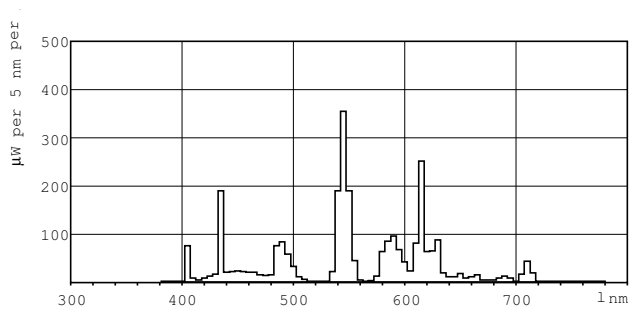

T5 Standard

F21T5/835/ALTO 40PK

Philips T5 Fluorescent Lamps featuring ALTO® Lamp Technology offer increased energy savings and low toxicity in a slim profile.

Product data

General Information	
Cap-Base	G5 [G5]
Life to 50% Failures Preheat (Nom)	24000 h
Features	HE Alto® [High Efficiency Alto]
System Description	HE [High Efficiency]
LSF Preheat 2000 h Rated	99 %
LSF Preheat 4000 h Rated	99 %
LSF Preheat 6000 h Rated	99 %
LSF Preheat 8000 h Rated	99 %
LSF Preheat 16000 h Rated	97 %
LSF Preheat 20000 h Rated	84 %
Light Technical	
Color Code	835 [CCT of 3500K]
Luminous Flux (Nom)	2100 lm
Luminous Flux (Rated) (Nom)	1850 lm
Color Designation	White (WH)
Luminous Efficacy (@ Max Lumen, Rated) (Nom)	101 lm/W
Correlated Color Temperature (Nom)	3500 K
Luminous Efficacy (rated) (Nom)	90 lm/W
Color Rendering Index (Max)	85
Color Rendering Index (Min)	80
Color Rendering Index (Nom)	82
LLMF 2000 h Rated	96 %
LLMF 4000 h Rated	95 %

Numerator - Packs per outer box	40
Material Nr. (12NC)	927990883522
Net Weight (Piece)	78.000 g
ILCOS Code	FDH-21/35/1B-L/P-G5-16

Dimensional drawing

TL5 HE F21T5/835 HE Alto

Product	D (max)	A (max)	B (max)	B (min)	C (max)
21W/835 Min Bipin T5 HE	17 mm	849.0 mm	856.1 mm	853.7 mm	863.2 mm
ALTO UNP/40					

Photometric data

Lightcolor /835

Lightcolor /835

Lifetime

MASTER TL5 HE Life Expectancy 3 h cycle

MASTER TL5 HE Life Expectancy 12 h cycle

T5 Standard

Lifetime