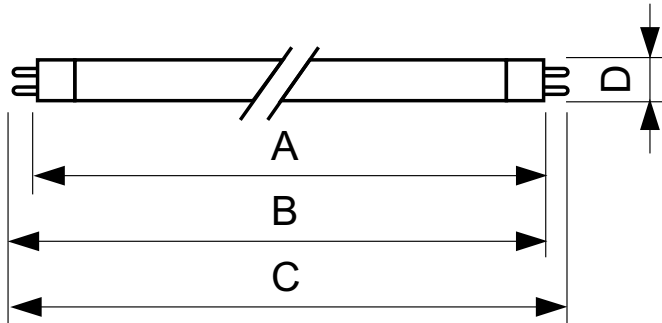

Numerator - Packs per outer box	40
Material Nr. (12NC)	927990883522
Net Weight (Piece)	78.000 g
ILCOS Code	FDH-21/35/1B-L/P-G5-16

Dimensional drawing

TL5 HE F21T5/835 HE Alto

Product	D (max)	A (max)	B (max)	B (min)	C (max)
21W/835 Min Bipin T5 HE	17 mm	849.0 mm	856.1 mm	853.7 mm	863.2 mm
ALTO UNP/40					