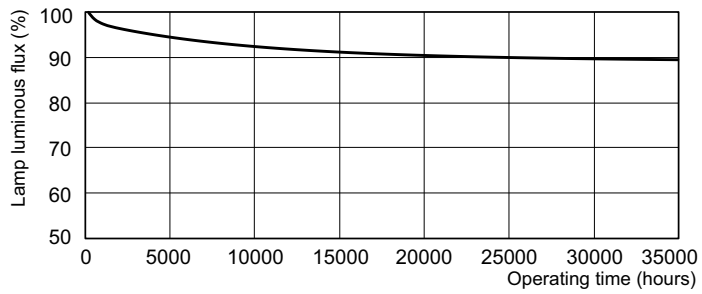

Photometric data

Lightcolor /835

Lightcolor /835

Lifetime

MASTER TL5 HE Life Expectancy 3 h cycle

MASTER TL5 HE Life Expectancy 12 h cycle

T5 Standard

Lifetime