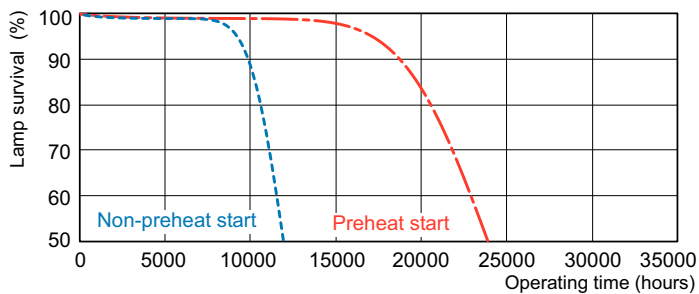

Photometric data

Lightcolor /835

Lightcolor /835

Lifetime

MASTER TL5 HE Life Expectancy 3 h cycle

MASTER TL5 HE Life Expectancy 12 h cycle

T5 Standard

Lifetime