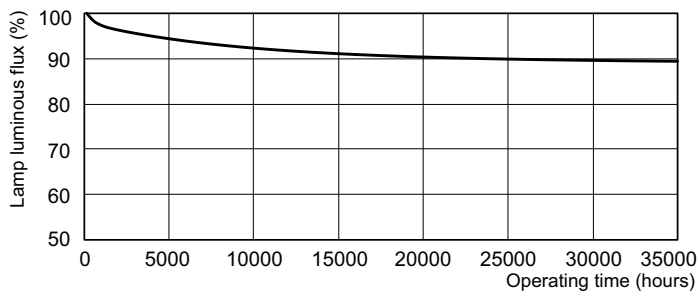

MASTER TL5 High Efficiency Eco

Lifetime

LDLM_TL5HEECO_0001-Lumen maintenance diagram