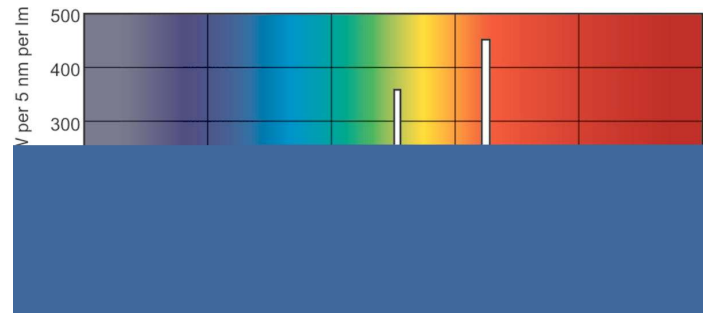

Product data

General Information		Color rendering index (min.)	
Cap base	G5 [G5]	Color rendering index (nom.)	82
Life to 50% failures preheat (nom.)	25000 h	LLMF 2000 h Rated	96 %
Features	na [Not Applicable]	LLMF 4000 h Rated	95 %
LSF Preheat 2000 h Rated	99 %	LLMF 6000 h Rated	94 %
LSF Preheat 4000 h Rated	99 %	LLMF 8000 h Rated	93 %
LSF Preheat 6000 h Rated	99 %	LLMF 12000 h Rated	92 %
LSF Preheat 8000 h Rated	99 %	LLMF 16000 h Rated	91 %
LSF Preheat 16000 h Rated	99 %	LLMF 20000 h Rated	90 %
LSF Preheat 20000 h Rated	94 %		
Light Technical		Operating and Electrical	
Colour code	830 [CCT of 3,000 K]	Power (Rated) (Nom)	25.2 W
Luminous flux (nom.)	2900 lm	Lamp current (nom.)	0.170 A
Luminous flux (rated) (nom.)	2600 lm		
Colour designation	Warm white (WW)	Temperature	
Luminous efficacy (@ max. lumen, rated) (nom.)	114 lm/W	Design temperature (nom.)	35 °C
Correlated colour temperature (nom.)	3000 K		
Luminous efficacy (rated) (nom.)	103 lm/W	Controls and Dimming	
Color rendering index (max.)	85	Dimmable	yes

Warnings and Safety

Dimensional drawing

Product

MASTER TL5 HE Eco 25=28W/830 UNP/40

TL5 HE Eco 25=28W/830

Photometric data

Lightcolour /830

Lightcolour /830