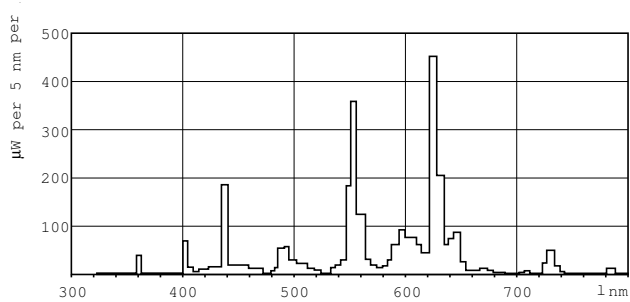

MASTER TL5 High Efficiency Eco

MASTER TL5 HE Eco 25=28W/830 UNP/40

This extremely efficient TL5 lamp (tube diameter 16 mm) saves considerable energy by simple lamp-for-lamp replacement. The TL5 HE Eco lamp offers excellent lumen maintenance and colour rendering. Application areas vary from offices and industry to schools and retail environments.

Product data

General Information		Color rendering index (min.)	
Cap base	G5 [G5]	Color rendering index (nom.)	82
Life to 50% failures preheat (nom.)	25000 h	LLMF 2000 h Rated	96 %
Features	na [Not Applicable]	LLMF 4000 h Rated	95 %
LSF Preheat 2000 h Rated	99 %	LLMF 6000 h Rated	94 %
LSF Preheat 4000 h Rated	99 %	LLMF 8000 h Rated	93 %
LSF Preheat 6000 h Rated	99 %	LLMF 12000 h Rated	92 %
LSF Preheat 8000 h Rated	99 %	LLMF 16000 h Rated	91 %
LSF Preheat 16000 h Rated	99 %	LLMF 20000 h Rated	90 %
LSF Preheat 20000 h Rated	94 %		
Light Technical		Operating and Electrical	
Colour code	830 [CCT of 3,000 K]	Power (Rated) (Nom)	25.2 W
Luminous flux (nom.)	2900 lm	Lamp current (nom.)	0.170 A
Luminous flux (rated) (nom.)	2600 lm		
Colour designation	Warm white (WW)	Temperature	
Luminous efficacy (@ max. lumen, rated) (nom.)	114 lm/W	Design temperature (nom.)	35 °C
Correlated colour temperature (nom.)	3000 K		
Luminous efficacy (rated) (nom.)	103 lm/W	Controls and Dimming	
Color rendering index (max.)	85	Dimmable	yes

MASTER TL5 High Efficiency Eco

Approval and Application

Energy efficiency label (EEL)	A+
Mercury (Hg) content (nom.)	1.4 mg
Energy Consumption kWh/1000 h	28 kWh

Product Data

Full product code	872790082588600
Order product name	MASTER TL5 HE Eco 25=28W/830 UNP/40
EAN/UPC – product	8711500880000

Warnings and Safety

Dimensional drawing

Product

MASTER TL5 HE Eco 25=28W/830 UNP/40

TL5 HE Eco 25=28W/830

Photometric data

Lightcolour /830

Lightcolour /830