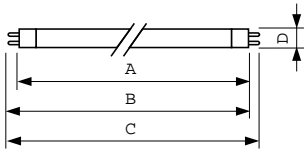

Product data

General Information		Color rendering index (min.)	
Cap base	G5 [G5]	Color rendering index (nom.)	82
Life to 50% failures preheat (nom.)	25000 h	LLMF 2000 h Rated	96 %
Features	na [Not Applicable]	LLMF 4000 h Rated	95 %
LSF Preheat 2000 h Rated	99 %	LLMF 6000 h Rated	94 %
LSF Preheat 4000 h Rated	99 %	LLMF 8000 h Rated	93 %
LSF Preheat 6000 h Rated	99 %	LLMF 12000 h Rated	92 %
LSF Preheat 8000 h Rated	99 %	LLMF 16000 h Rated	91 %
LSF Preheat 16000 h Rated	99 %	LLMF 20000 h Rated	90 %
LSF Preheat 20000 h Rated	94 %		
Light Technical		Operating and Electrical	
Colour code	830 [CCT of 3,000 K]	Power (Rated) (Nom)	25.2 W
Luminous flux (nom.)	2900 lm	Lamp current (nom.)	0.170 A
Luminous flux (rated) (nom.)	2600 lm		
Colour designation	Warm white (WW)	Temperature	
Luminous efficacy (@ max. lumen, rated) (nom.)	114 lm/W	Design temperature (nom.)	35 °C
Correlated colour temperature (nom.)	3000 K		
Luminous efficacy (rated) (nom.)	103 lm/W	Controls and Dimming	
Color rendering index (max.)	85	Dimmable	yes

Order code	82588600
Local Code	25830TL5ECO
Numerator – quantity per pack	1
Numerator – packs per outer box	40
Material no. (12NC)	927990983031
Net weight (piece)	105.800 g
ILCOS Code	FDH-25/30/1B-L/P-G5-16/1150

Warnings and Safety

Dimensional drawing

Product

MASTER TL5 HE Eco 25=28W/830 UNP/40

TL5 HE Eco 25=28W/830

Photometric data

Lightcolour /830

Lightcolour /830