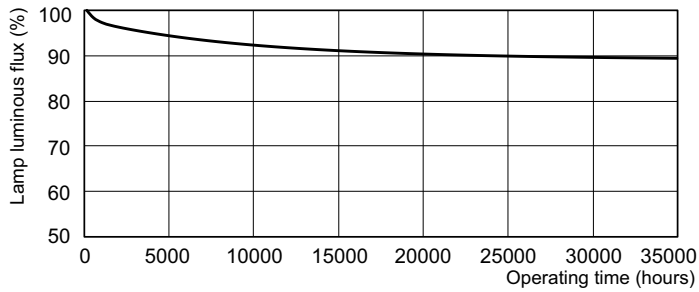

LDLE_TL5ECO_0001-Life expectancy diagram

LDLM_TL5ECO_0001-Lumen maintenance diagram