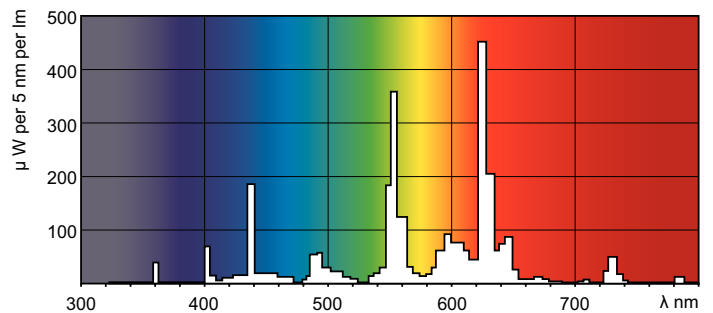

LDPO_TL5ECO_830-Spectral power distribution Colour