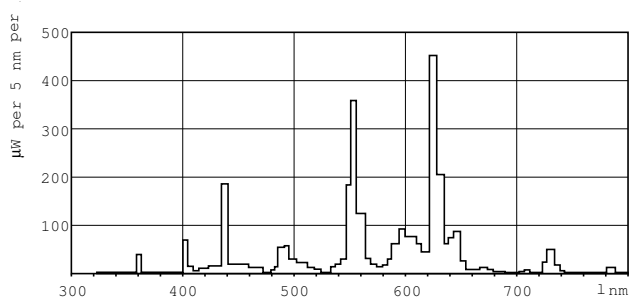

MASTER TL5 High Output Eco

Controls and Dimming

Dimmable	Yes

Approval and Application

Energy Efficiency Label (EEL)	A+
Mercury (Hg) Content (Nom)	1.4 mg
Energy Consumption kWh/1000 h	50 kWh

Product Data

Full product code	872790082594700
Order product name	MASTER TL5 HO Eco 45=49W/830 UNP/40

EAN/UPC - Product	8711500880062
Order code	927991783031
Numerator - Quantity Per Pack	1
Numerator - Packs per outer box	40
Material Nr. (12NC)	927991783031
Net Weight (Piece)	127.400 g
ILCOS Code	FDH-45/30/1B-L/P-G5-16/1450

Warnings and Safety

Dimensional drawing

Product	D (max)	A (max)	B (max)	B (min)	C (max)
MASTER TL5 HO Eco 45=49W/830 UNP/40	17 mm	1449.0 mm	1456.1 mm	1453.7 mm	1463.2 mm

TL5 HO Eco 45=49W/830

Photometric data

LDPB_TL5ECO_830-Spectral power distribution B/W