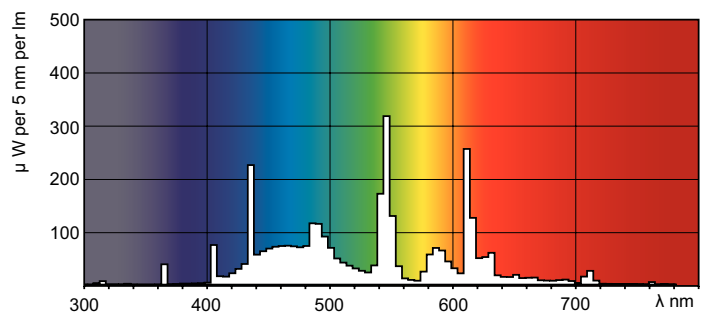

MASTER TL5 High Output 90 De Luxe

MASTER TL5 HO 90 De Luxe 24W/965 1SL20

This TL5 High Output lamp (tube diameter 16 mm) has excellent color rendering (CRI > 90). This means that colors are presented in a natural way, making them appear rich, deep and enhanced as they do in daylight. Application areas are places where color rendering is key, e.g. the printing industry, libraries, museums, hospitals and shops (jewelry, flowers, clothing, textile, leather, carpets).

Correlated Color Temperature (Nom)	6800 K
Luminous Efficacy (rated) (Nom)	68 lm/W
Color Rendering Index (Nom)	93
LLMF 2000 h Rated	96 %
LLMF 4000 h Rated	95 %
LLMF 6000 h Rated	94 %
LLMF 8000 h Rated	93 %
LLMF 12000 h Rated	92 %
LLMF 16000 h Rated	91 %
LLMF 20000 h Rated	90 %

Energy Efficiency Label (EEL)	A
Mercury (Hg) Content (Nom)	1.4 mg
Energy Consumption kWh/1000 h	25 kWh

Product Data

Full product code	871150026130400
Order product name	MASTER TL5 HO 90 De Luxe 24W/965 ISL20

Warnings and Safety

Dimensional drawing

Product	D (max)	A (max)	B (max)	B (min)	C (max)
MASTER TL5 HO 90 De Luxe 24W/965 ISL20	17 mm	549.0 mm	556.1 mm	553.7 mm	563.2 mm

TL5 HO 24W/965

Photometric data

LDPO_TL5-HO9_965-Spectral power distribution Colour