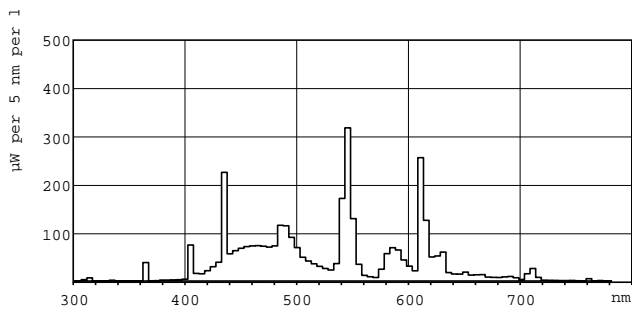

MASTER TL5 High Output 90 De Luxe

MASTER TL5 HO 90 De Luxe 24W/965 1SL20

This TL5 High Output lamp (tube diameter 16 mm) has excellent color rendering (CRI > 90). This means that colors are presented in a natural way, making them appear rich, deep and enhanced as they do in daylight. Application areas are places where color rendering is key, e.g. the printing industry, libraries, museums, hospitals and shops (jewelry, flowers, clothing, textile, leather, carpets).

Correlated Color Temperature (Nom)	6800 K
Luminous Efficacy (rated) (Nom)	68 lm/W
Color Rendering Index (Nom)	93
LLMF 2000 h Rated	96 %
LLMF 4000 h Rated	95 %
LLMF 6000 h Rated	94 %
LLMF 8000 h Rated	93 %
LLMF 12000 h Rated	92 %
LLMF 16000 h Rated	91 %
LLMF 20000 h Rated	90 %

Energy Efficiency Label (EEL)	A
Mercury (Hg) Content (Nom)	1.4 mg
Energy Consumption kWh/1000 h	25 kWh

Product Data

Full product code	871150026130400
Order product name	MASTER TL5 HO 90 De Luxe 24W/965 ISL20

Warnings and Safety

Dimensional drawing

Product	D (max)	A (max)	B (max)	B (min)	C (max)
MASTER TL5 HO 90 De Luxe 24W/965 ISL20	17 mm	549.0 mm	556.1 mm	553.7 mm	563.2 mm

TL5 HO 24W/965

Photometric data

LDPO_TL5-HO9_965-Spectral power distribution Colour