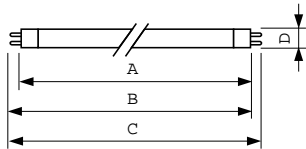

Warnings and Safety

Dimensional drawing

Product	D (max)	A (max)	B (max)	B (min)	C (max)
MASTER TL5 HO 90 De Luxe 24W/965 ISL20	17 mm	549.0 mm	556.1 mm	553.7 mm	563.2 mm

TL5 HO 24W/965

Photometric data

LDPO_TL5-HO9_965-Spectral power distribution Colour