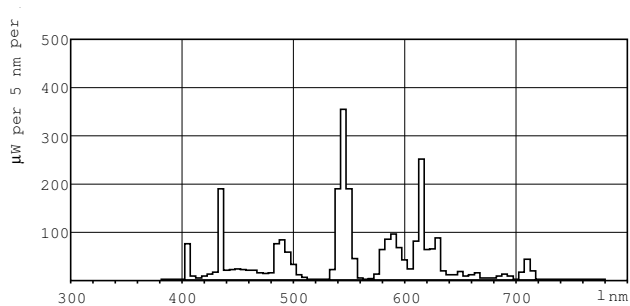

Photometric data

LDPO_TL5-HO8_835-Spectral power distribution Colour