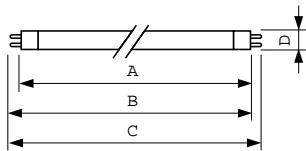

## Dimensional drawing

Product	D (max)	A (max)	B (max)	B (min)	C (max)
Actinic BL TL-D TL 8W/10	16 mm	288.3 mm	295.4 mm	293.0 mm	302.5 mm
Secura 1FM/10X25CC					