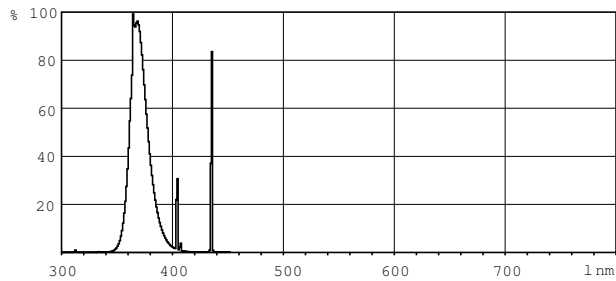

Actinic BL TL-D(K) Secura

Warnings and Safety

- A lamp breaking is extremely unlikely to have any impact on your health. If a lamp breaks, ventilate the room for 30 minutes and remove the parts, preferably with gloves. Put them in a sealed plastic bag and take it to your local waste facilities for recycling. Do not use a vacuum cleaner.

Dimensional drawing

Product	D (max)	A (max)	B (max)	B (min)	C (max)
Actinic BL TL-D TL 8W/10	16 mm	288.3 mm	295.4 mm	293.0 mm	302.5 mm
Secura 1FM/10X25CC					

TL 8W/10 Secura

Photometric data

Lightcolour /10