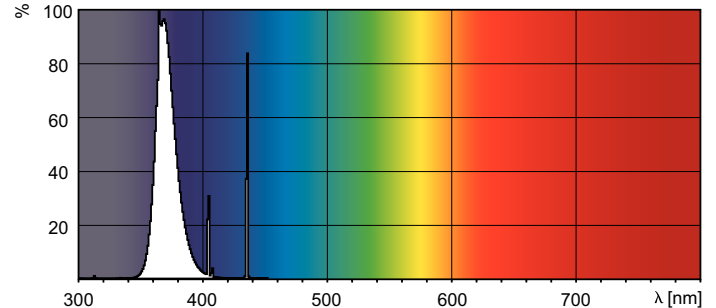

Lightcolour /10