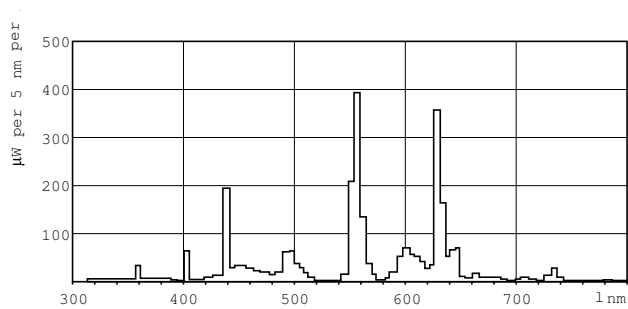

MASTER TL-D Super 80

MASTER TL-D Super 80 14W/840 SLV/25

The MASTER TL-D Super 80 lamp offers more lumens per watt and better color rendering than TL-D standard colors. Furthermore, it has a lower mercury content. The lamp can be operated in existing TL-D luminaires.

Numerator - Quantity Per Pack	1
Numerator - Packs per outer box	25
Material Nr. (12NC)	928024384001
Net Weight (Piece)	42.800 g
ILCOS Code	FD-14/40/1B-E-G13

Warnings and Safety

Dimensional drawing

Product	D (max)	A (max)	B (max)	B (min)	C (max)
MASTER TL-D Super 80 14W/840 SLV/25	28 mm	361.2 mm	368.3 mm	365.9 mm	375.4 mm

TL-D 14W/840

Photometric data

LDPB_TL-D8_840_0001-Spectral power distribution B/W

LDPO_TL-D8_840_0001-Spectral power distribution Colour

MASTER TL-D Super 80

Lifetime

LDLE_TL-D8_0001-Life expectancy diagram