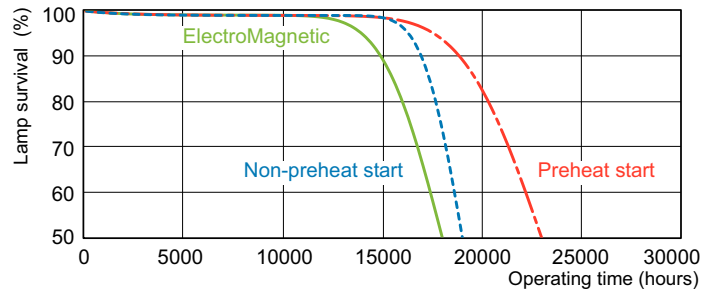

TL-D 14W/840

Photometric data

LDPB_TL-D8_840_0001-Spectral power distribution B/W

LDPO_TL-D8_840_0001-Spectral power distribution Colour

MASTER TL-D Super 80

Lifetime

LDLE_TL-D8_0001-Life expectancy diagram