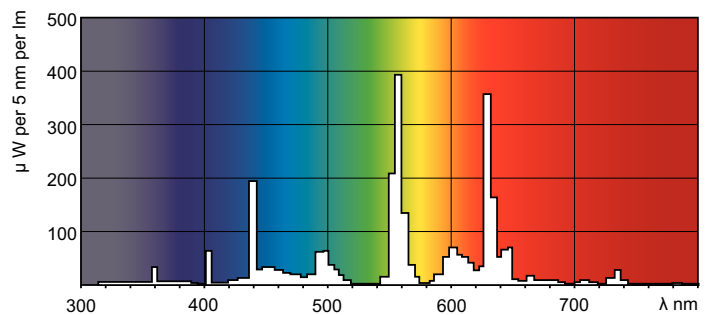

MASTER TL-D Super 80

MASTER TL-D Super 80 14W/840 SLV/25

The MASTER TL-D Super 80 lamp offers more lumens per watt and better color rendering than TL-D standard colors. Furthermore, it has a lower mercury content. The lamp can be operated in existing TL-D luminaires.

Product data

General Information	
Cap-Base	G13 [Medium Bi-Pin Fluorescent]
Life To 10% Failures (Nom)	12000 h
Life to 50% Failures (Nom)	15000 h
Life to 50% Failures Preheat (Nom)	20000 h
LSF 2000 h Rated	99 %
LSF 4000 h Rated	99 %
LSF 6000 h Rated	99 %
LSF 8000 h Rated	99 %
LSF 12000 h Rated	89 %
LSF 16000 h Rated	33 %
LSF 20000 h Rated	2 %
Light Technical	
Color Code	840 [CCT of 4000K]
Luminous Flux (Nom)	860 lm
Luminous Flux (Rated) (Nom)	860 lm
Color Designation	Cool Daylight
Correlated Color Temperature (Nom)	4000 K
Luminous Efficacy (rated) (Nom)	63 lm/W
Color Rendering Index (Nom)	85

Numerator - Quantity Per Pack	1
Numerator - Packs per outer box	25
Material Nr. (12NC)	928024384001
Net Weight (Piece)	42.800 g
ILCOS Code	FD-14/40/1B-E-G13

Warnings and Safety

Dimensional drawing

Product	D (max)	A (max)	B (max)	B (min)	C (max)
MASTER TL-D Super 80 14W/840 SLV/25	28 mm	361.2 mm	368.3 mm	365.9 mm	375.4 mm

TL-D 14W/840

Photometric data

LDPB_TL-D8_840_0001-Spectral power distribution B/W

LDPO_TL-D8_840_0001-Spectral power distribution Colour

MASTER TL-D Super 80

Lifetime

LDLE_TL-D8_0001-Life expectancy diagram