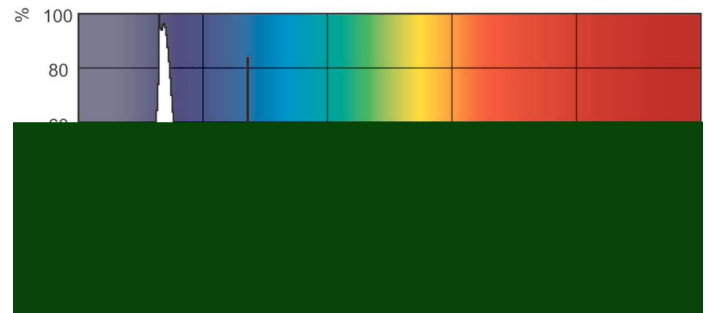

Actinic BL TL-D(K) Secura

| | |
|--------------------|----------|
| Net weight (piece) | 61.000 g |
|--------------------|----------|

Warnings and Safety

Dimensional drawing

| Product | D (max) | A (max) | B (max) | B (min) | C (max) |
|----------------------------------------------|---------|----------|----------|----------|----------|
| Actinic BL TL-D TL-D 15W/10 Secura 1SL/25 | 28 mm | 437.4 mm | 444.5 mm | 442.1 mm | 451.6 mm |

TL-D 15W/10 SECU

Photometric data

Lightcolour /10

Lightcolour /10