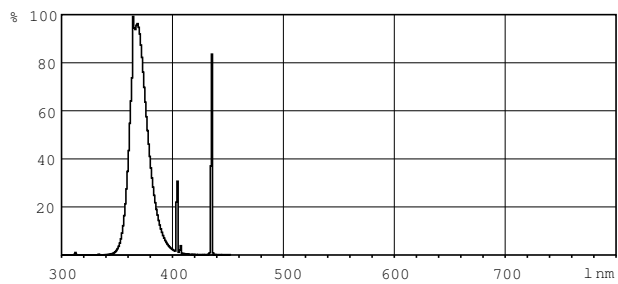

Product data

| General Information | | Voltage (Nom) | |
|----------------------------------|----------------------------------|---------------------------------|-------------------------------------------|
| Cap base | G13 [Medium Bi-Pin Fluorescent] | 51 V | |
| Main application | Insect traps | Approval and Application | |
| Life to 50% failures (nom.) | 11000 h | Mercury (Hg) content (nom.) | 5.5 mg |
| Useful life (nom.) | 9000 h | UV | |
| Light Technical | | UV-B/UV-A (IEC) | 0.2 % |
| Colour Code | 10 | UV-A radiation 100 hours (IEC) | 3.15 W |
| Colour Designation | Actinic | Product Data | |
| Chromaticity coordinate X (nom.) | 222 | Full product code | 871150089858640 |
| Chromaticity coordinate Y (nom.) | 210 | Order product name | Actinic BL TL-D TL-D 15W/10 Secura 1SL/25 |
| Depreciation at 500 Hours | 25 % | EAN/UPC – product | 8711500898586 |
| Depreciation at 500 Hours | 40 % | Order code | 89858640 |
| Operating and Electrical | | Numerator – quantity per pack | 1 |
| Power (Rated) (Nom) | 15 W | Numerator – packs per outer box | 25 |
| Lamp current (nom.) | 0.335 A | Material no. (12NC) | 928024701029 |

Actinic BL TL-D(K) Secura

| | |
|--------------------|----------|
| Net weight (piece) | 61.000 g |
|--------------------|----------|

Warnings and Safety

Dimensional drawing

| Product | D (max) | A (max) | B (max) | B (min) | C (max) |
|----------------------------------------------|---------|----------|----------|----------|----------|
| Actinic BL TL-D TL-D 15W/10 Secura 1SL/25 | 28 mm | 437.4 mm | 444.5 mm | 442.1 mm | 451.6 mm |

TL-D 15W/10 SECU

Photometric data

Lightcolour /10

Lightcolour /10