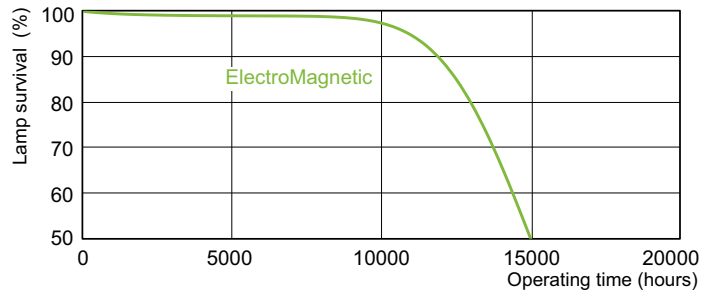

Lifetime

LDLE_TL-DSTD_0001-Life expectancy diagram