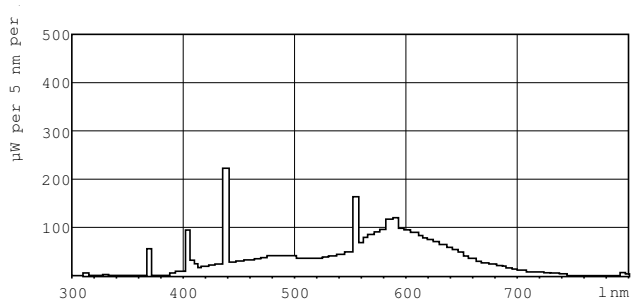

## Dimensional drawing

TL-D 30W/33-640

## Photometric data