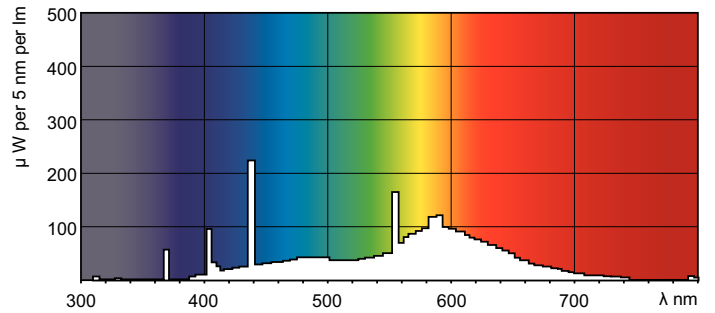

## Dimensional drawing

TL-D 30W/33-640

## Photometric data