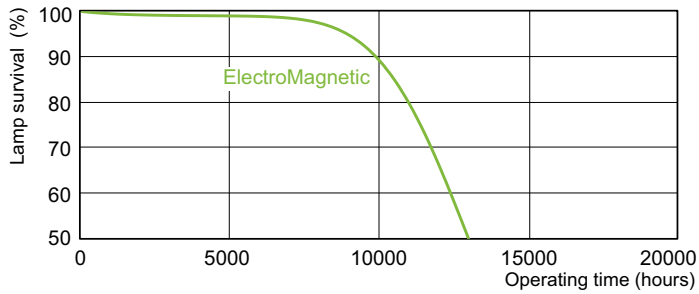

Lifetime

LDLE_TL-DSTD_0001-Life expectancy diagram