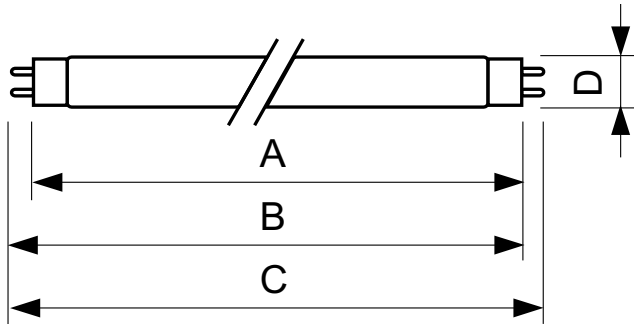

TL-D Standard Colours

Dimensional drawing

Product

TLD 30W STANDARD 25PCS

TL-D 30W/75