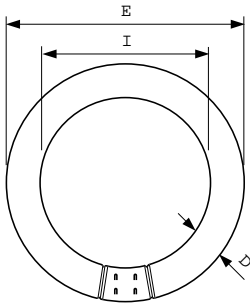

TL-E LIFEMAX

Standard Colours

TL-E 22W/54-765 1CT/20

This circular TL lamp (tube diameter 29 mm) enables omni-directional light distribution. It is suitable for use in a wide range of luminaires for various purposes where color rendering is not important.

Controls and Dimming	
Dimmable	Yes
Approval and Application	
Energy Efficiency Label (EEL)	B
Mercury (Hg) Content (Nom)	9 mg
Product Data	
Full product code	871150063390300
Order product name	TL-E 22W/54-765 1CT/20
EAN/UPC - Product	8711500633903
Order code	928026205436
Numerator - Quantity Per Pack	1
Numerator - Packs per outer box	20
Material Nr. (12NC)	928026205436
Net Weight (Piece)	0.110 kg
ILCOS Code	FSC-22/62/2A-E-G10q-29/210

TL-E LIFEMAX Standard Colours

Dimensional drawing

Product	D (max)	D (min)	E (min)	E (max)	I (min)	I (max)
TL-E 22W/54-765	30.9 mm	26.2 mm	205.0 mm	213.5 mm	149.1 mm	155.6 mm
1CT/20						

TL-E 22W/54-765

Photometric data