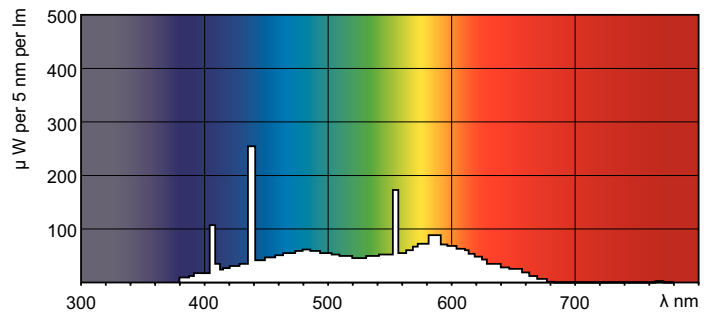

LDPO_TL-ESTD_54-765-Spectral power distribution Colour