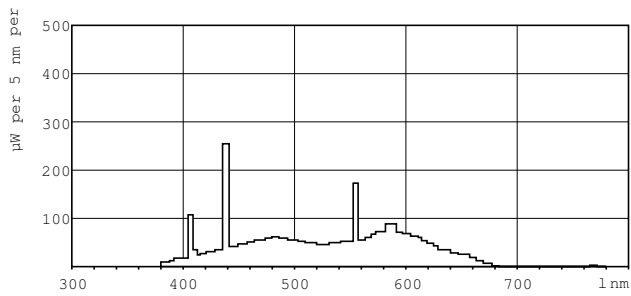

TL-E LIFEMAX

Standard Colours

TL-E 22W/54-765 1CT/20

This circular TL lamp (tube diameter 29 mm) enables omni-directional light distribution. It is suitable for use in a wide range of luminaires for various purposes where color rendering is not important.

Product data

General Information	
Cap-Base	G10Q [G10q]
Life to 50% Failures (Nom)	13000 h
Light Technical	
Color Code	54-765
Luminous Flux (Nom)	1050 lm
Color Designation	Cool Daylight
Lumen Maintenance 10000 h (Nom)	73 %
Lumen Maintenance 2000 h (Nom)	80 %
Lumen Maintenance 5000 h (Nom)	71 %
Correlated Color Temperature (Nom)	6200 K
Luminous Efficacy (rated) (Nom)	48 lm/W
Color Rendering Index (Nom)	72
Operating and Electrical	
Power (Nom)	22.0 W
Lamp Current (Nom)	0.400 A
Voltage (Nom)	62 V

TL-E LIFEMAX Standard Colours

Dimensional drawing

Product	D (max)	D (min)	E (min)	E (max)	I (min)	I (max)
TL-E 22W/54-765	30.9 mm	26.2 mm	205.0 mm	213.5 mm	149.1 mm	155.6 mm
1CT/20						

TL-E 22W/54-765

Photometric data