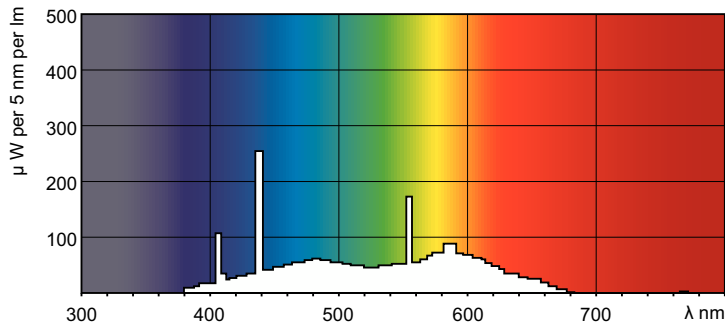

TL-E LIFEMAX Standard Colours

TL-E 32W/54-765 1CT/20

This circular TL lamp (tube diameter 29 mm) enables omni-directional light distribution. It is suitable for use in a wide range of luminaires for various purposes where color rendering is not important.

Product data

Informasi Umum	
Tutup-Dasar	G10q
Nominal masa pakai	8.000 jam
Masa Pakai hingga 50 % Kegagalan (Nom)	13.000 jam

Teknis Lampu	
Kode Warna	54-765
Flux Cahaya	1.750 lm
Penandaan Warna	Cool Daylight
Suhu Warna Terkorelasi (Nom)	6200 K
Daya Penerangan (terukur) (Nom)	57 lm/W
Indeks renderasi warna (CRI)	72

TL-E LIFEMAX Standard Colours

Dimensional drawing

Product	D (max)	D (min)	E (min)	E (max)	I (min)	I (max)
TL-E 32W/54-765	30,9 mm	27,1 mm	299,0 mm	303,5 mm	241,0 mm	246,0 mm
1CT/20						

Photometric data

Spectral Power Distribution Colour - TL-E 32W/54-765 1CT/20