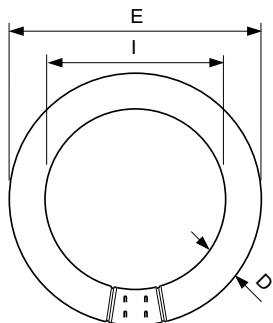

### Product data

General Information	
Cap-Base	G10Q [G10q]
Life to 50% Failures (Nom)	13,000 hour(s)
Light Technical	
Color Code	830 [CCT of 3000K]
Luminous Flux	1,900 lm
Color Designation	Warm White (WW)
Correlated Color Temperature (Nom)	3000 K
Color rendering index (CRI)	85
Operating and Electrical	
Power Consumption	31 W
Lamp Current (Nom)	0.43 A
Voltage (Nom)	84 V
Voltage (Nom)	84 V

## Dimensional drawing

Product	D (max)	D (min)	E (min)	E (max)	I (min)	I (max)
FC12T9/	1-1/4 inch	1-1/16	11-1/2	12 inch	9-7/16	9-11/16
SOFTWHITE/32W/1		inch	inch		inch	inch
2 12PK						