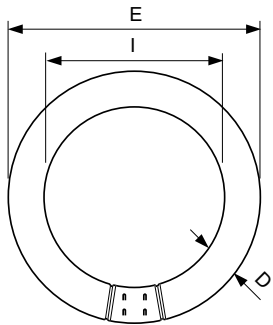

Circline

Dimensional drawing

TL-E 32W/830 RS

Product

FC12T9/SOFTWHITE/32W/12 12PK