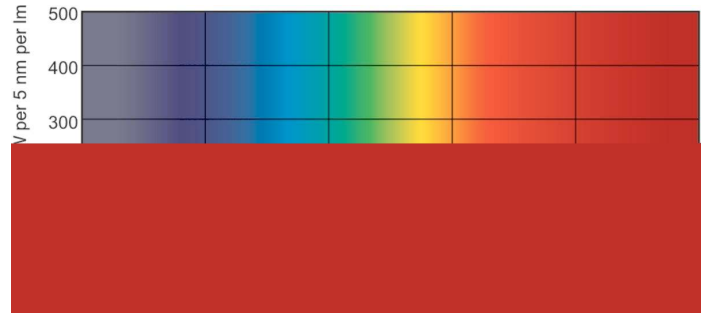

TL-X XL

Warnings and Safety

Dimensional drawing

Product	D (max)	A (max)	B (max)	B (min)	C (max)
TL-X XL 20W/33-640 SLV/25	40.5 mm	574 mm	592.5 mm	589 mm	611 mm

TL-X XL 20W/33-640

Photometric data

Lightcolor /33-640

Lightcolor /33-640