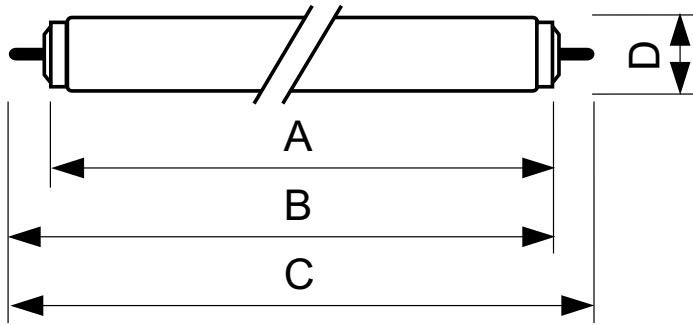

TL-X XL

TL-X XL 20W/33-640 SLV/25

The TL-X XL lamp (tube diameter 38 mm) has an extended lifetime and is fitted with an internal ignition strip for electromagnetic starterless operation or high-frequency non-preheat operation. In combination with a special lampholder, all possible sparking effects during ignition are eliminated. This lamp is used in flameproof and increased-safety luminaires for both indoor and outdoor applications, such as the (petro-)chemical industry, offshore, mines and any location where traces of explosive gases may be found.

Operating and Electrical	
Power (Rated) (Nom)	20.0 W
Lamp Current (Nom)	0.380 A

Voltage (Nom)	58 V
---------------	------

Controls and Dimming	
Dimmable	Yes

Approval and Application	
Energy Efficiency Label (EEL)	B
Mercury (Hg) Content (Nom)	12.0 mg
Energy Consumption kWh/1000 h	25 kWh

Product Data	
Full product code	871150026135940
Order product name	TL-X XL 20W/33-640 SLV/25
EAN/UPC - Product	8711500261359
Order code	928037703332
Numerator - Quantity Per Pack	1
Numerator - Packs per outer box	25
Material Nr. (12NC)	928037703332
Net Weight (Piece)	124.000 g
ILCOS Code	FD-20/41/2B-LC/N-Fa6

TL-X XL

Warnings and Safety

Dimensional drawing

Product	D (max)	A (max)	B (max)	B (min)	C (max)
TL-X XL 20W/33-640 SLV/25	40.5 mm	574 mm	592.5 mm	589 mm	611 mm

TL-X XL 20W/33-640

Photometric data

Lightcolor /33-640