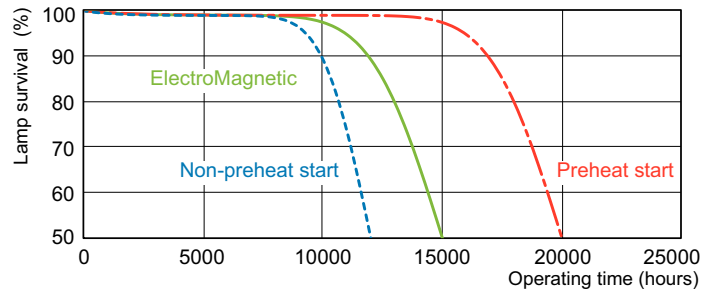

MASTER TL-D 90 De Luxe

Lifetime