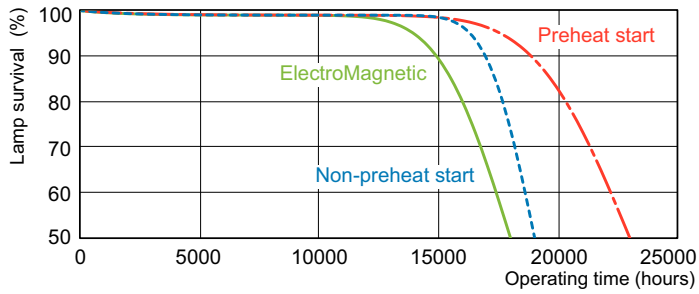

MASTER TL-D 90 De Luxe

Lifetime