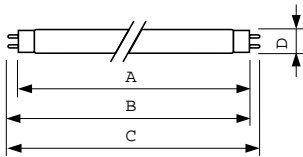

MASTER TL-D 90 De Luxe

Controls and Dimming

Dimmable	Yes

Approval and Application

Energy Efficiency Label (EEL)	B
Mercury (Hg) Content (Nom)	2 mg
Energy Consumption kWh/1000 h	22 kWh

Product Data

Full product code	871150088846425

Order product name	MASTER TL-D 90 De Luxe 18W/965 SLV/10
EAN/UPC - Product	8711500888464
Order code	928043596581
Numerator - Quantity Per Pack	1
Numerator - Packs per outer box	10
Material Nr. (12NC)	928043596581
Net Weight (Piece)	71.000 g
ILCOS Code	FD-18/65/1A-E-G13

Dimensional drawing

TL-D De Luxe 18W/965

Product

MASTER TL-D 90 De Luxe 18W/965 SLV/10