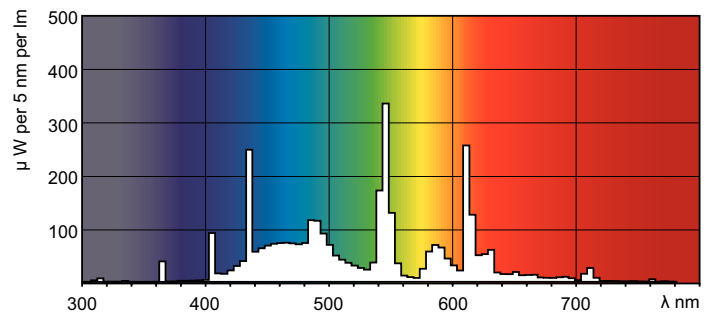

Correlated Color Temperature (Nom)	6500 K
Luminous Efficacy (rated) (Nom)	63.9 lm/W
Color Rendering Index (Nom)	93
LLMF 2000 h Rated	96 %
LLMF 4000 h Rated	95 %
LLMF 6000 h Rated	94 %
LLMF 8000 h Rated	93 %
LLMF 12000 h Rated	92 %
LLMF 16000 h Rated	91 %
LLMF 20000 h Rated	90 %
Operating and Electrical	
Power (Rated) (Nom)	18.0 W
Lamp Current (Nom)	0.360 A
Temperature	
Design Temperature (Nom)	25 °C

Dimensional drawing

TL-D De Luxe 18W/965

Product

MASTER TL-D 90 De Luxe 18W/965 SLV/10

Photometric data

Lightcolor TL-D de Luxe /965

Lightcolor TL-D de Luxe /965

MASTER TL-D 90 De Luxe

Lifetime

MASTER TL-D 90 De Luxe Life Expectancy 12 h cycle

MASTER TL-D 90 De Luxe Life Expectancy 3 h cycle

MASTER TL-D 90 De Luxe Lumen Maintenance 3 h + 12 h cycle