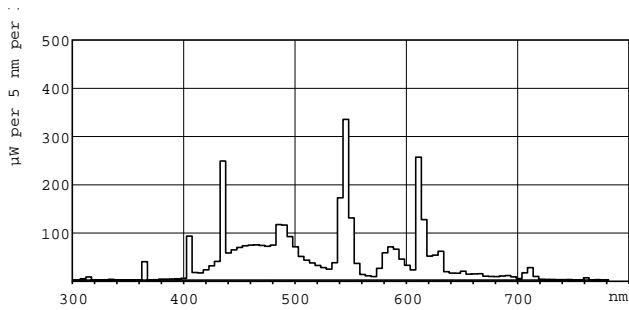

Correlated Color Temperature (Nom)	6500 K
Luminous Efficacy (rated) (Nom)	63.9 lm/W
Color Rendering Index (Nom)	93
LLMF 2000 h Rated	96 %
LLMF 4000 h Rated	95 %
LLMF 6000 h Rated	94 %
LLMF 8000 h Rated	93 %
LLMF 12000 h Rated	92 %
LLMF 16000 h Rated	91 %
LLMF 20000 h Rated	90 %
Operating and Electrical	
Power (Rated) (Nom)	18.0 W
Lamp Current (Nom)	0.360 A
Temperature	
Design Temperature (Nom)	25 °C

Dimensional drawing

TL-D De Luxe 18W/965

Product

MASTER TL-D 90 De Luxe 18W/965 SLV/10

Photometric data

Lightcolor TL-D de Luxe /965

Lightcolor TL-D de Luxe /965

MASTER TL-D 90 De Luxe

Lifetime

MASTER TL-D 90 De Luxe Life Expectancy 12 h cycle

MASTER TL-D 90 De Luxe Life Expectancy 3 h cycle

MASTER TL-D 90 De Luxe Lumen Maintenance 3 h + 12 h cycle