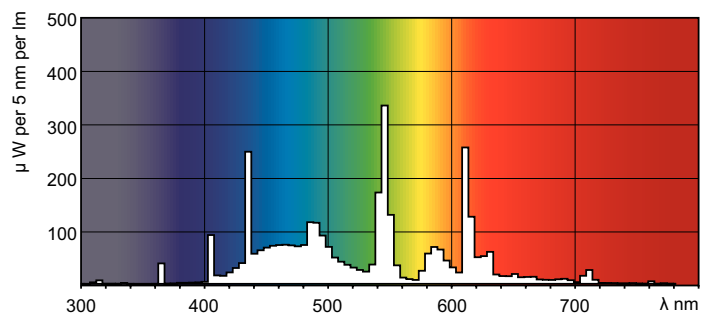

LDPO_TL-D9Hlm_965-Spectral power distribution Colour