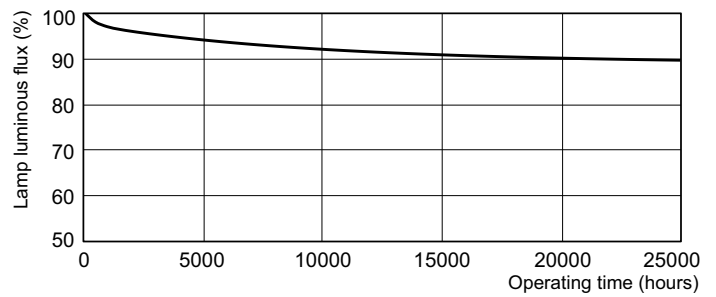

LDLM_TL-D9HLM_0001-Lumen maintenance diagram