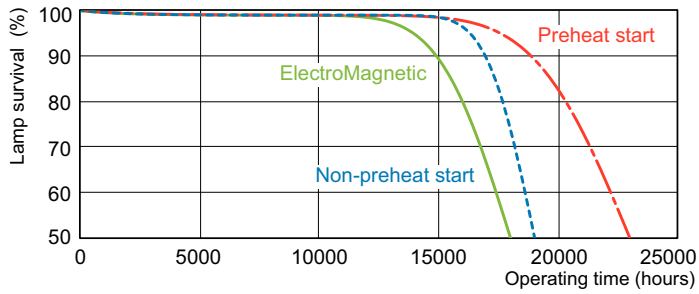

MASTER TL-D 90 De Luxe

Lifetime

LDLE_TL-D9HLM_0002-Life expectancy diagram