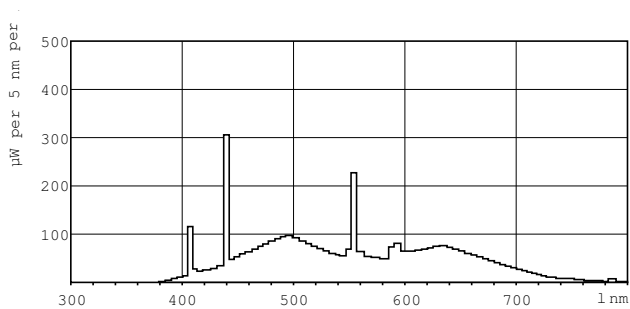

MASTER TL-D 90 Graphica

Energy Consumption kWh/1000 h	22 kWh
Product Data	
Full product code	871150088852525
Order product name	MASTER TL-D 90 Graphica 18W/965 SLV/10
EAN/UPC - Product	8711500888525
Order code	928043796581

Numerator - Quantity Per Pack	1
Numerator - Packs per outer box	10
Material Nr. (12NC)	928043796581
Net Weight (Piece)	71.000 g
ILCOS Code	FD-18/65/1A-E-G13

Warnings and Safety

Dimensional drawing

Product	D (max)	A (max)	B (max)	B (min)	C (max)
MASTER TL-D 90 Graphica 18W/965 SLV/10	28 mm	589.8 mm	596.9 mm	594.5 mm	604 mm

TL-D Graphica 18W/965

Photometric data

LDPB_TL-D9HCR_965-Spectral power distribution B/W