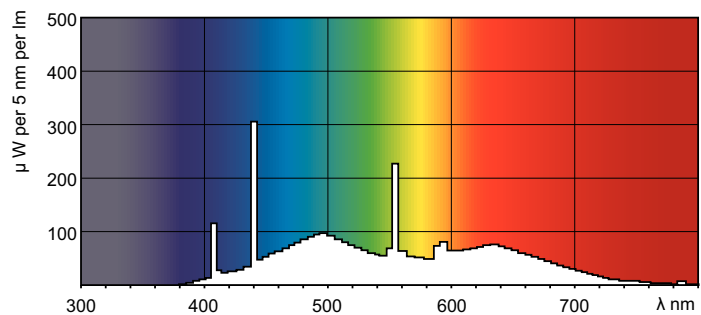

LDPO_TL-D9HCR_965-Spectral power distribution Colour