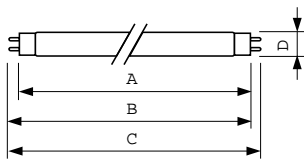

MASTER TL-D 90 Graphica

Energy Consumption kWh/1000 h	22 kWh
Product Data	
Full product code	871150088852525
Order product name	MASTER TL-D 90 Graphica 18W/965 SLV/10
EAN/UPC - Product	8711500888525
Order code	928043796581

Numerator - Quantity Per Pack	1
Numerator - Packs per outer box	10
Material Nr. (12NC)	928043796581
Net Weight (Piece)	71.000 g
ILCOS Code	FD-18/65/1A-E-G13

Warnings and Safety

Dimensional drawing