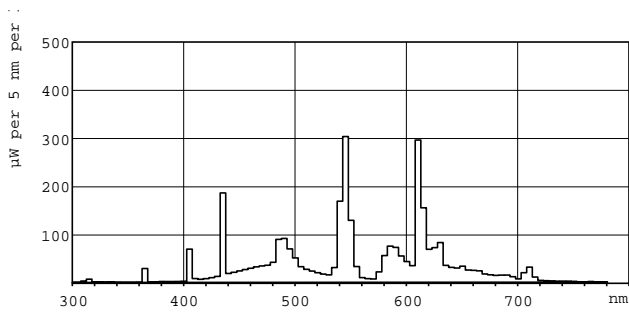

Warnings and Safety

Dimensional drawing

Product

MASTER TL-D 90 De Luxe 36W/940 SLV/10

TL-D De Luxe 36W/940

Photometric data

MASTER TL-D 90 De Luxe

Lifetime