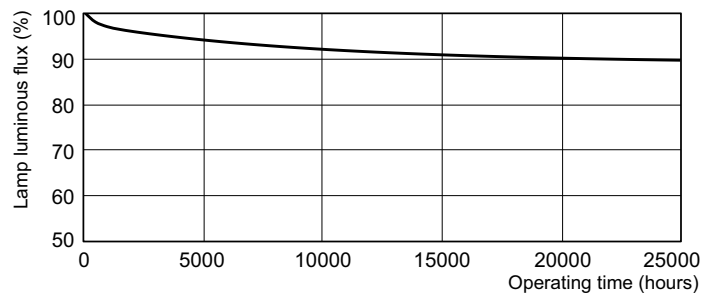

LDLM_TL-D9HLM_0001-Lumen maintenance diagram