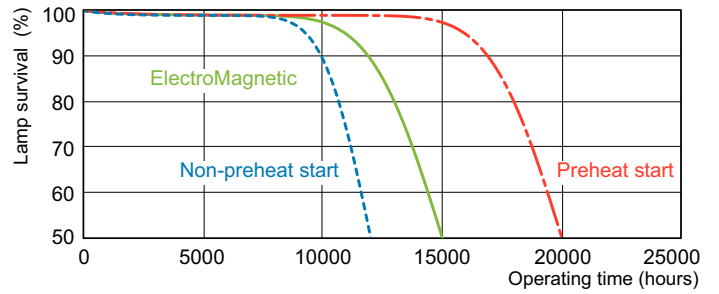

Warnings and Safety

Dimensional drawing

Product

MASTER TL-D 90 De Luxe 36W/940 SLV/10

TL-D De Luxe 36W/940

Photometric data

MASTER TL-D 90 De Luxe

Lifetime