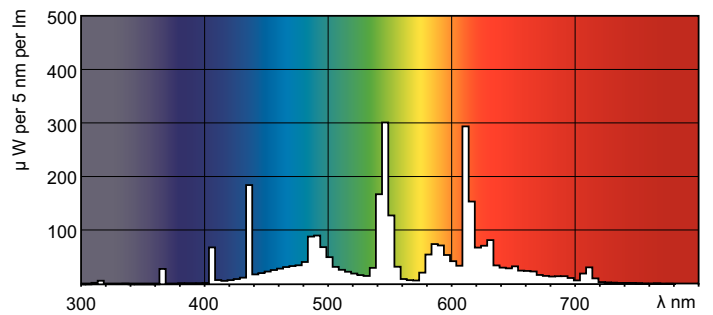

Product data

General Information	
Cap-Base	G13 [Medium Bi-Pin Fluorescent]
Life To 10% Failures (Nom)	12000 h
Life to 50% Failures (Nom)	15000 h
Life to 50% Failures Preheat (Nom)	20000 h
LSF 2000 h Rated	99 %
LSF 4000 h Rated	99 %
LSF 6000 h Rated	99 %
LSF 8000 h Rated	99 %
LSF 12000 h Rated	89 %
LSF 16000 h Rated	33 %
LSF 20000 h Rated	2 %
Light Technical	
Color Code	940 [CCT of 4000K]
Luminous Flux (Nom)	2800 lm
Luminous Flux (Rated) (Nom)	2800 lm
Color Designation	Cool White (CW)
Chromaticity Coordinate X (Nom)	381
Chromaticity Coordinate Y (Nom)	379

Correlated Color Temperature (Nom)	4000 K
Luminous Efficacy (rated) (Nom)	77.8 lm/W
Color Rendering Index (Nom)	91
LLMF 2000 h Rated	96 %
LLMF 4000 h Rated	95 %
LLMF 6000 h Rated	94 %
LLMF 8000 h Rated	93 %
LLMF 12000 h Rated	92 %
LLMF 16000 h Rated	91 %
LLMF 20000 h Rated	90 %
Operating and Electrical	
Power (Nom)	36.0 W
Lamp Current (Nom)	0.440 A
Temperature	
Design Temperature (Nom)	25 °C

MASTER TL-D 90 De Luxe

Controls and Dimming

Dimmable Yes

Approval and Application

Energy Efficiency Label (EEL) A
 Mercury (Hg) Content (Nom) 2 mg
 Energy Consumption kWh/1000 h 43 kWh

Product Data

Full product code 871150088858725

Warnings and Safety

Dimensional drawing

Product

MASTER TL-D 90 De Luxe 36W/940 SLV/10

TL-D De Luxe 36W/940

Photometric data

MASTER TL-D 90 De Luxe

Lifetime