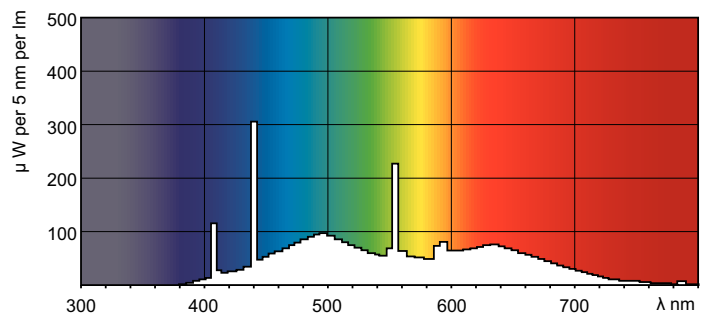

Temperature	
Design Temperature (Nom)	25 °C

Controls and Dimming	
Dimmable	Yes

Approval and Application	
Energy Efficiency Label (EEL)	B
Mercury (Hg) Content (Nom)	2 mg

MASTER TL-D 90 Graphica

Energy Consumption kWh/1000 h	43 kWh
Product Data	
Full product code	871150088836525
Order product name	MASTER TL-D 90 Graphica 36W/965 SLV/10
EAN/UPC - Product	8711500888365
Order code	928044796581

TL-D Graphica 36W/965

Photometric data

Lightcolor TL-D Graphica /965

Lightcolor TL-D Graphica /965

MASTER TL-D 90 Graphica

Lifetime

MASTER TL-D 90 Graphica Life Expectancy 12 h cycle

MASTER TL-D 90 Graphica Life Expectancy 3 h cycle