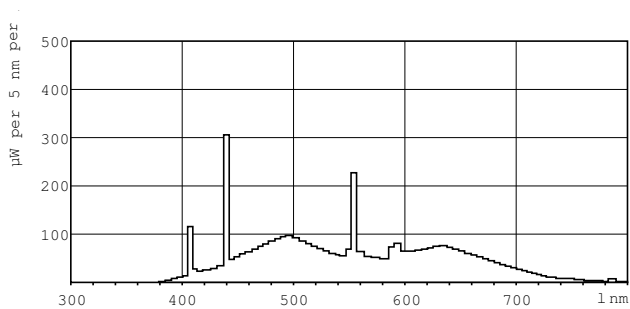

Temperature	
Design Temperature (Nom)	25 °C

Controls and Dimming	
Dimmable	Yes

Approval and Application	
Energy Efficiency Label (EEL)	B
Mercury (Hg) Content (Nom)	2 mg

MASTER TL-D 90 Graphica

Energy Consumption kWh/1000 h	43 kWh
Product Data	
Full product code	871150088836525
Order product name	MASTER TL-D 90 Graphica 36W/965 SLV/10
EAN/UPC - Product	8711500888365
Order code	928044796581

Numerator - Quantity Per Pack	1
Numerator - Packs per outer box	10
Material Nr. (12NC)	928044796581
Net Weight (Piece)	135.000 g
ILCOS Code	FD-36/65/1A-E-G13

Warnings and Safety

Dimensional drawing

Product	D (max)	A (max)	B (max)	B (min)	C (max)
MASTER TL-D 90	28 mm	1199.4 mm	1206.5 mm	1204.1 mm	1213.6 mm
Graphica 36W/965					
SLV/10					

TL-D Graphica 36W/965

Photometric data

Lightcolor TL-D Graphica /965

Lightcolor TL-D Graphica /965

MASTER TL-D 90 Graphica

Lifetime

MASTER TL-D 90 Graphica Life Expectancy 12 h cycle

MASTER TL-D 90 Graphica Life Expectancy 3 h cycle