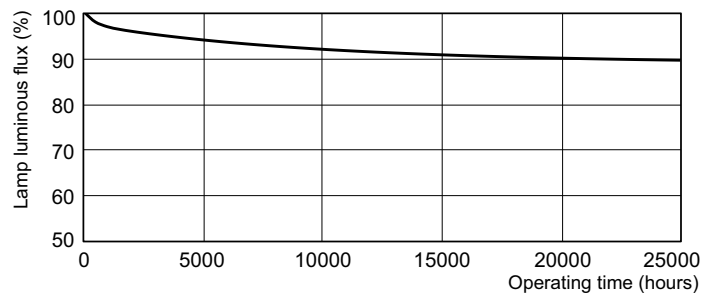

LDLM_TL-D9HLM_0001-Lumen maintenance diagram