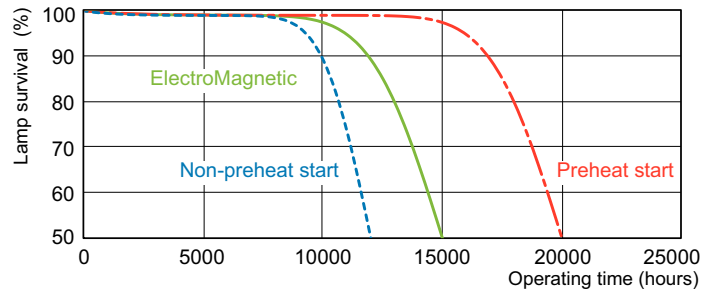

Warnings and Safety

Dimensional drawing

Product

MASTER TL-D 90 De Luxe 58W/940 SLV/10

TL-D De Luxe 58W/940

Photometric data

MASTER TL-D 90 De Luxe

Lifetime