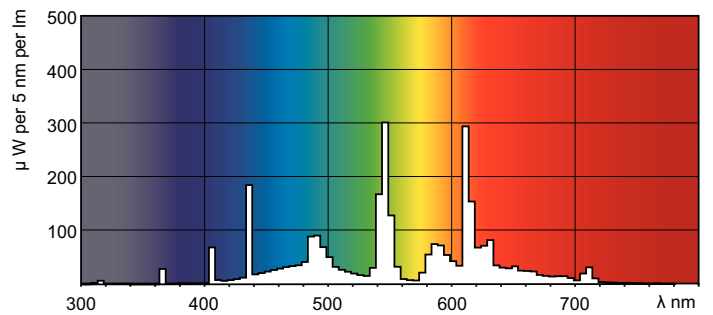

Product data

General Information	
Cap-Base	G13 [Medium Bi-Pin Fluorescent]
Life To 10% Failures (Nom)	12000 h
Life to 50% Failures (Nom)	15000 h
Life to 50% Failures Preheat (Nom)	20000 h
LSF 2000 h Rated	99 %
LSF 4000 h Rated	99 %
LSF 6000 h Rated	99 %
LSF 8000 h Rated	99 %
LSF 12000 h Rated	89 %
LSF 16000 h Rated	33 %
LSF 20000 h Rated	2 %
Light Technical	
Color Code	940 [CCT of 4000K]
Luminous Flux (Nom)	4600 lm
Luminous Flux (Rated) (Nom)	4600 lm
Color Designation	Cool White (CW)
Chromaticity Coordinate X (Nom)	380
Chromaticity Coordinate Y (Nom)	380

Correlated Color Temperature (Nom)	4000 K
Luminous Efficacy (rated) (Nom)	78.6 lm/W
Color Rendering Index (Nom)	91
LLMF 2000 h Rated	96 %
LLMF 4000 h Rated	95 %
LLMF 6000 h Rated	94 %
LLMF 8000 h Rated	93 %
LLMF 12000 h Rated	92 %
LLMF 16000 h Rated	91 %
LLMF 20000 h Rated	90 %
Operating and Electrical	
Power (Nom)	58.5 W
Lamp Current (Nom)	0.670 A
Temperature	
Design Temperature (Nom)	25 °C

Warnings and Safety

Dimensional drawing

Product

MASTER TL-D 90 De Luxe 58W/940 SLV/10

TL-D De Luxe 58W/940

Photometric data

MASTER TL-D 90 De Luxe

Lifetime