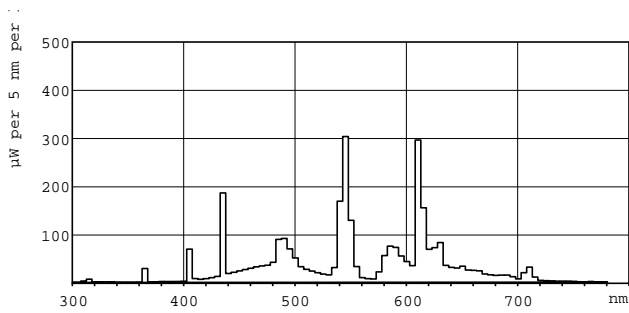

Order product name	MASTER TL-D 90 De Luxe 58W/940 SLV/10
EAN/UPC - Product	8711500888693
Order code	928045094081
Numerator - Quantity Per Pack	1
Numerator - Packs per outer box	10
Material Nr. (12NC)	928045094081
Net Weight (Piece)	167.000 g
ILCOS Code	FD-58/38/1A-E-G13

Warnings and Safety

Dimensional drawing

Product

MASTER TL-D 90 De Luxe 58W/940 SLV/10

TL-D De Luxe 58W/940

Photometric data

MASTER TL-D 90 De Luxe

Lifetime