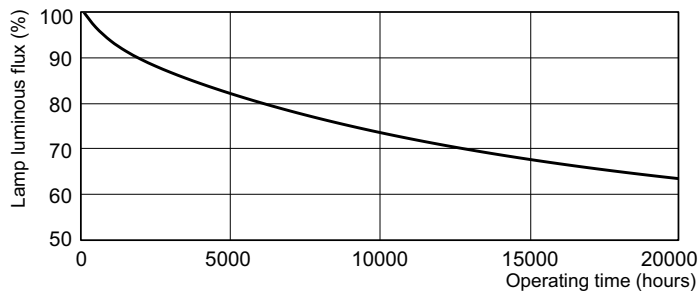

LDPO_TL-DSTD_54-765-Spectral power distribution Colour

Lifetime

LDLE_TL-DSTD_0001-Life expectancy diagram

TL-D Standard Colours

Lifetime

LDLM_TL-DSTD_0001-Lumen maintenance diagram