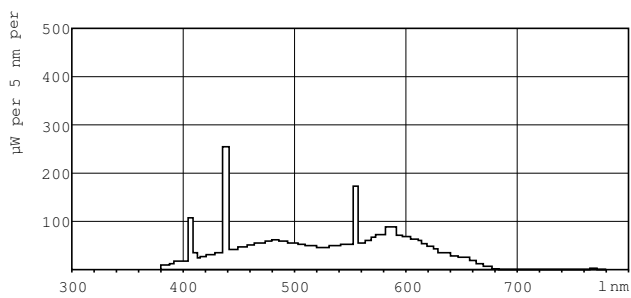

TL-D Standard Colours

Warnings and Safety

Dimensional drawing

TL-D 18W/54-765

Product

TL-D 18W/54-765 1SL/25

Photometric data

LDPB_TL-DSTD_54-765-Spectral power distribution B/W