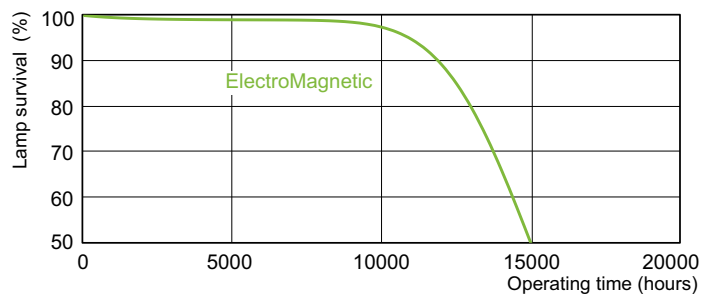

TL-D Standard Colours

Warnings and Safety

Dimensional drawing

Product

TL-D 18W/54-765 1SL/25

Photometric data

Lifetime

LDLE_TL-DSTD_0001-Life expectancy diagram