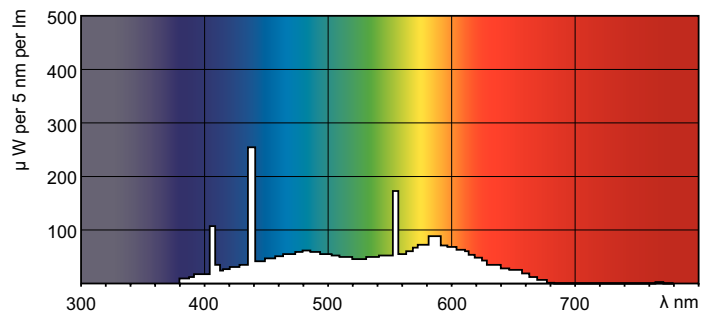

TL-D Standard Colours

TL-D 18W/54-765 1SL/25

TL-D Standard Colors lamps (tube diameter of 26 mm) create atmospheres from warm white to cool daylight. Lamps with moderate efficacy and color rendering.

Product data

TL-D Standard Colours

Warnings and Safety

Dimensional drawing

TL-D 18W/54-765

Product

TL-D 18W/54-765 1SL/25

Photometric data

LDPB_TL-DSTD_54-765-Spectral power distribution B/W