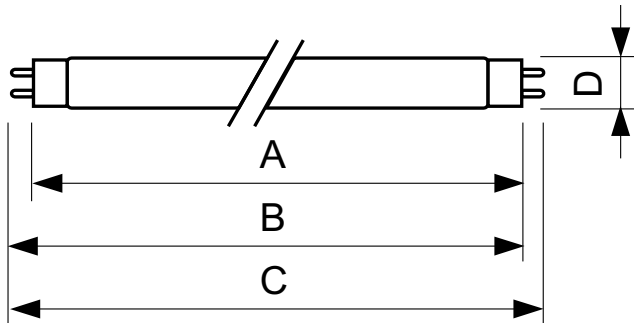

Operating and Electrical	
Power (Nom)	18.0 W
Lamp Current (Nom)	0.360 A
Voltage (Nom)	59 V

Controls and Dimming	
Dimmable	Yes

Approval and Application	
Energy Efficiency Label (EEL)	B
Mercury (Hg) Content (Nom)	8.0 mg
Energy Consumption kWh/1000 h	22 kWh

Product Data	
Full product code	872790081578800
Order product name	TL-D 18W/54-765 1SL/25
EAN/UPC - Product	8727900815788
Order code	928047305451
Numerator - Quantity Per Pack	1
Numerator - Packs per outer box	25
Material Nr. (12NC)	928047305451
Net Weight (Piece)	71.000 g
ILCOS Code	FD-18/62/2A-E-G13

TL-D Standard Colours

Warnings and Safety

Dimensional drawing

TL-D 18W/54-765

Product

TL-D 18W/54-765 1SL/25

Photometric data

LDPB_TL-DSTD_54-765-Spectral power distribution B/W