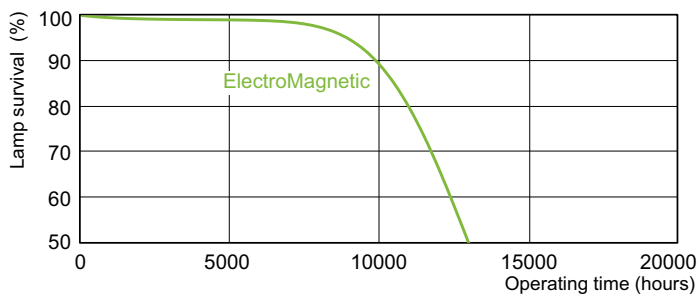

Lifetime

LDLE_TL-DSTD_0001-Life expectancy diagram