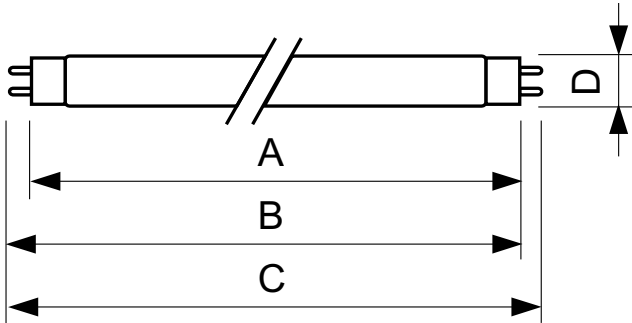

TL-D Colored

TL-D Colored 18W Green 1SL/25

This TL-D lamp (tube diameter 26 mm) helps to create special effects and atmospheres or attract attention by using red, green, blue and yellow light. Apart from using the specific colors, it is also possible to mix the colors to create white light. This lamp offers a high light output, thanks to the use of basic powders. Application areas include shops and showrooms, bars and restaurants, demonstration areas, sign lighting and entertainment stores.

Product data

General Information	
Cap-Base	G13 [Medium Bi-Pin Fluorescent]
Life To 10% Failures (Nom)	12000 h
Life to 50% Failures (Nom)	15000 h
Life to 50% Failures Preheat (Nom)	20000 h
Light Technical	
Color Code	170
Luminous Flux (Nom)	1800 lm
Luminous Flux (Rated) (Nom)	1800 lm
Color Designation	Green (G)
LLMF 2000 h Rated	90 %
Operating and Electrical	
Power (Nom)	18.0 W
Lamp Current (Nom)	0.360 A
Voltage (Nom)	59 V
Temperature	
Design Temperature (Nom)	25 °C

Controls and Dimming	
Dimmable	Yes
Approval and Application	
Energy Efficiency Label (EEL)	A+
Mercury (Hg) Content (Nom)	1.7 mg
Energy Consumption kWh/1000 h	22 kWh
Product Data	
Full product code	871150064298140
Order product name	TL-D Colored 18W Green 1SL/25
EAN/UPC - Product	8711500642981
Order code	928048001705
Numerator - Quantity Per Pack	1
Numerator - Packs per outer box	25
Material Nr. (12NC)	928048001705
Net Weight (Piece)	71.000 g

TL-D Colored

Warnings and Safety

Dimensional drawing

Product	D (max)	A (max)	B (max)	B (min)	C (max)
TL-D Colored 18W	28.0 mm	589.8 mm	596.9 mm	594.5 mm	604.0 mm
Green 1SL/25					

TL-D 18W/170 Green

Photometric data