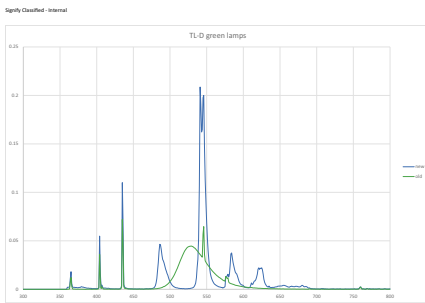

Controls and Dimming	
Dimmable	Yes
Approval and Application	
Energy Efficiency Label (EEL)	A+
Mercury (Hg) Content (Nom)	1.7 mg
Energy Consumption kWh/1000 h	22 kWh
Product Data	
Full product code	871150064298140
Order product name	TL-D Colored 18W Green 1SL/25
EAN/UPC - Product	8711500642981
Order code	928048001705
Numerator - Quantity Per Pack	1
Numerator - Packs per outer box	25
Material Nr. (12NC)	928048001705
Net Weight (Piece)	71.000 g

TL-D Colored

Warnings and Safety

Dimensional drawing

Product	D (max)	A (max)	B (max)	B (min)	C (max)
TL-D Colored 18W	28.0 mm	589.8 mm	596.9 mm	594.5 mm	604.0 mm
Green 1SL/25					

TL-D 18W/170 Green

Photometric data