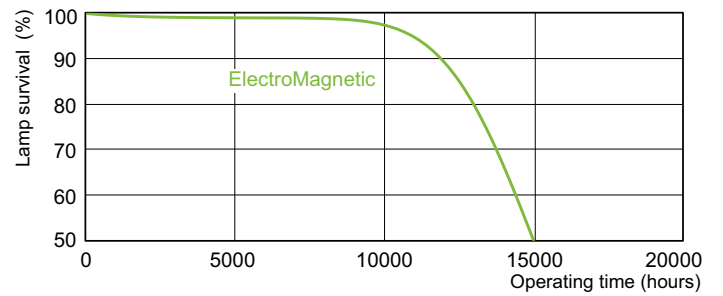

Lifetime

LDLE_TL-DSTD_0001-Life expectancy diagram