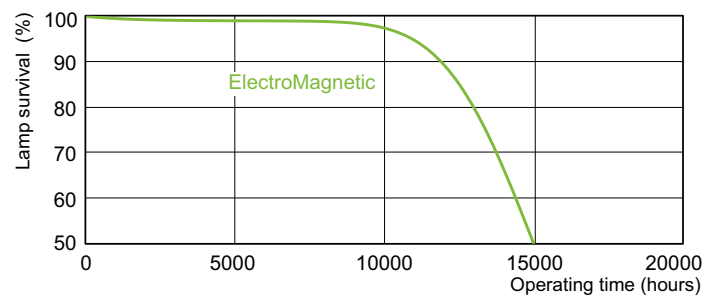

LDLE_TL-DSTD_0002-Life expectancy diagram