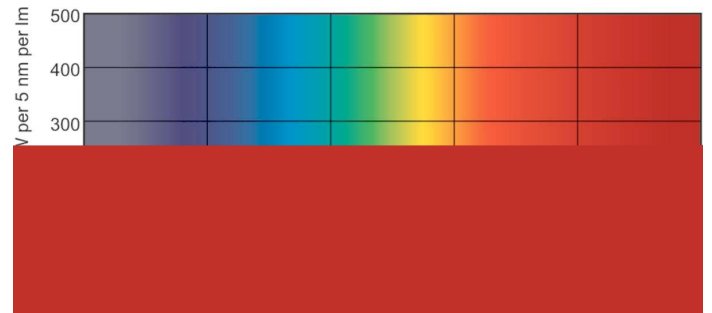

LDPB_TL-DSTD_33-640_0001-Spectral power distribution B/W

LDPO_TL-DSTD_33-640_0001-Spectral power distribution Colour