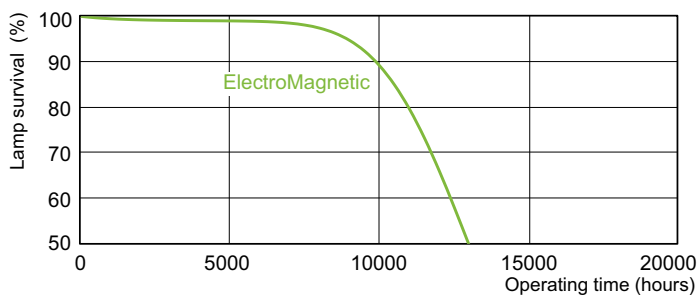

Lifetime

LDLE_TL-DSTD_0001-Life expectancy diagram