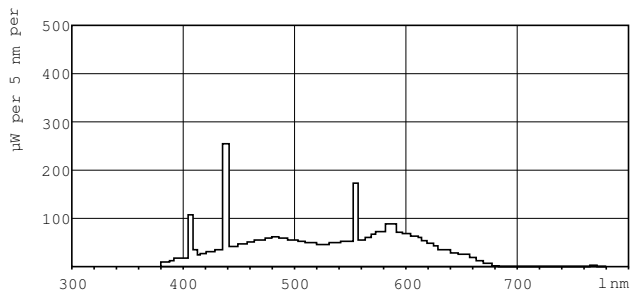

Warnings and Safety

TL-D Standard Colours

Dimensional drawing

TL-D 18W/54-765

Product

TL-D 18W/54-765 1SL/25

Photometric data

LDPB_TL-DSTD_54-765-Spectral power distribution B/W