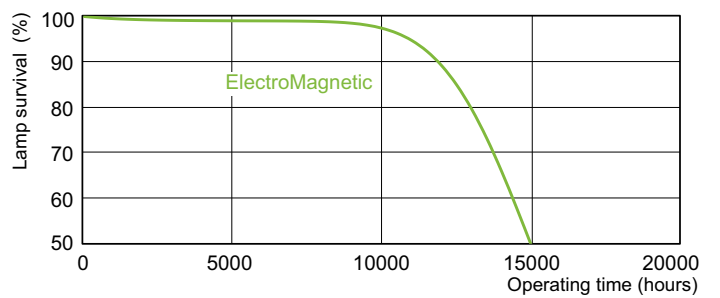

TL-D Standard Colours

Dimensional drawing

Product

TL-D 18W/54-765 1SL/25

Photometric data

Lifetime

LDLE_TL-DSTD_0001-Life expectancy diagram