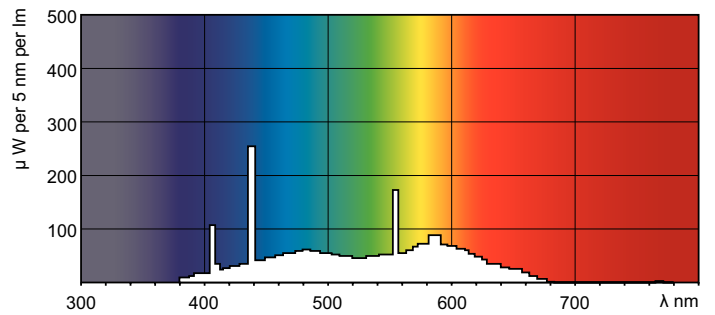

TL-D Standard Colours

TL-D 18W/54-765 1SL/25

TL-D Standard Colors lamps (tube diameter of 26 mm) create atmospheres from warm white to cool daylight. Lamps with moderate efficacy and color rendering.

Product data

Warnings and Safety

TL-D Standard Colours

Dimensional drawing

TL-D 18W/54-765

Product

TL-D 18W/54-765 1SL/25

Photometric data

LDPB_TL-DSTD_54-765-Spectral power distribution B/W