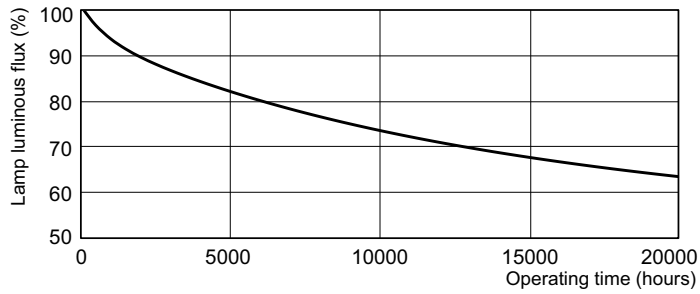

LDPO_TL-DSTD_54-765-Spectral power distribution Colour

Lifetime

LDLE_TL-DSTD_0001-Life expectancy diagram

TL-D Standard Colours

Lifetime

LDLM_TL-DSTD_0001-Lumen maintenance diagram