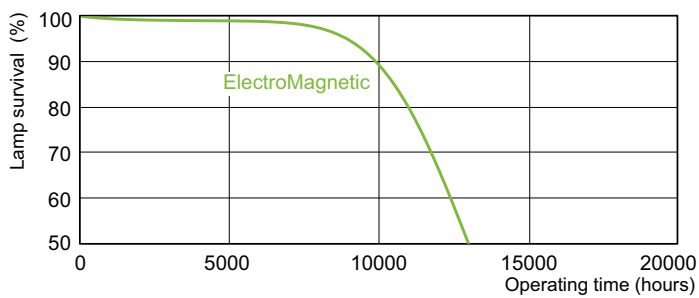

Lifetime

LDLE_TL-DSTD_0001-Life expectancy diagram