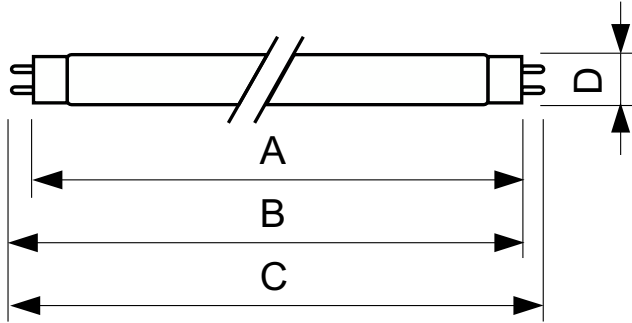

Product data

General Information		Controls and Dimming	
Cap-Base	G13 [Medium Bi-Pin Fluorescent]	Dimmable	Yes
Life to 50% Failures (Nom)	15,000 h		
Light Technical		Mechanical and Housing	
Color Code	160	Bulb Shape	T8
Luminous Flux	1,580 lm		
Color Designation	Yellow	Approval and Application	
		Mercury (Hg) Content (Nom)	13.0 mg
		Energy Consumption kWh/1000 h	44 kWh
Operating and Electrical		Product Data	
Power Consumption	36.0 W	Order product name	TL-D Colored 36W Yellow 1SL/25
Lamp Current (Nom)	0.440 A	Full product name	TL-D Colored 36W Yellow 1SL/25
Voltage (Nom)	103 V	Full product code	871150072751040
Voltage (Nom)	103 V	Local code description	TLD36W16
		Order code	928048501605

Dimensional drawing

Product	D (max)	A (max)	B (max)	B (min)	C (max)
TL-D Colored 36W Yellow 1SL/25	28.0 mm	1,199.4 mm	1,206.5 mm	1,204.1 mm	1,213.6 mm

Photometric data

Spectral Power Distribution Colour - TL-D Colored 36W Yellow 1SL/25