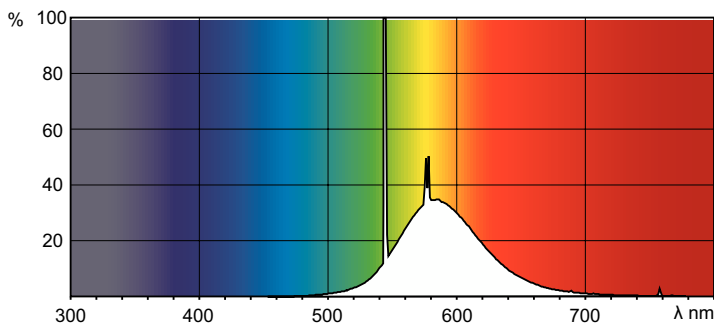

TL-D Colored

TL-D Colored 36W Yellow 1SL/25

This TL-D lamp (tube diameter 26 mm) helps to create special effects and atmospheres or attract attention by using red, green, blue and yellow light. Apart from using the specific colors, it is also possible to mix the colors to create white light. This lamp offers a high light output, thanks to the use of basic powders. Application areas include shops and showrooms, bars and restaurants, demonstration areas, sign lighting and entertainment stores.

Product data

General Information		Controls and Dimming	
Cap-Base	G13 [Medium Bi-Pin Fluorescent]	Dimmable	Yes
Life to 50% Failures (Nom)	15,000 h		
Light Technical		Mechanical and Housing	
Color Code	160	Bulb Shape	T8
Luminous Flux	1,580 lm		
Color Designation	Yellow	Approval and Application	
		Mercury (Hg) Content (Nom)	13.0 mg
		Energy Consumption kWh/1000 h	44 kWh
Operating and Electrical		Product Data	
Power Consumption	36.0 W	Order product name	TL-D Colored 36W Yellow 1SL/25
Lamp Current (Nom)	0.440 A	Full product name	TL-D Colored 36W Yellow 1SL/25
Voltage (Nom)	103 V	Full product code	871150072751040
Voltage (Nom)	103 V	Local code description	TLD36W16
		Order code	928048501605

Dimensional drawing

Product	D (max)	A (max)	B (max)	B (min)	C (max)
TL-D Colored 36W Yellow 1SL/25	28.0 mm	1,199.4 mm	1,206.5 mm	1,204.1 mm	1,213.6 mm

Photometric data

Spectral Power Distribution Colour - TL-D Colored 36W Yellow 1SL/25