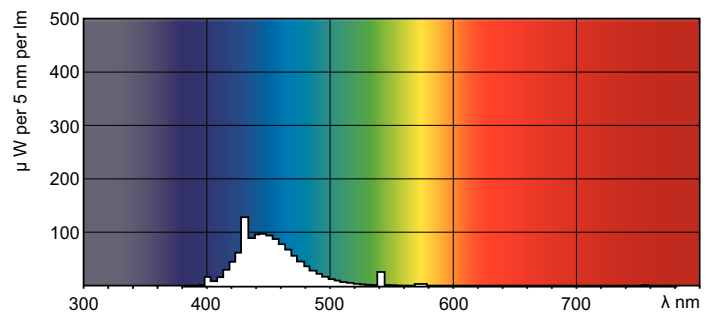

### Product data

General Information	
Cap base	G13 [ Medium Bi-Pin Fluorescent]
Life to 10% failures (nom.)	12000 h
Life to 50% failures (nom.)	15000 h
Light Technical	
Colour Code	180
Lamp Luminous Flux 25°C EL (Nom)	960 lm
Lamp Luminous Flux (Nom)	960 lm
Colour Designation	Blue (B)
LLMF 2000 h Rated	85 %
Operating and Electrical	
Power (Rated) (Nom)	36.0 W
Lamp current (nom.)	0.440 A
Voltage (Nom)	103 V
Temperature	
Design temperature (nom.)	25 °C

### Warnings and Safety

Controls and Dimming	
Dimmable	yes
Approval and Application	
Energy efficiency label (EEL)	C
Mercury (Hg) content (nom.)	13.0 mg
Energy Consumption kWh/1000 h	45 kWh
Product Data	
Full product code	871150072754140
Order product name	TL-D Colored 36W Blue 1SL/25
EAN/UPC – product	8711500727541
Order code	72754140
Local Code	9280-485-01805
Numerator – quantity per pack	1
Numerator – packs per outer box	25
Material no. (12NC)	928048501805
Net weight (piece)	135.000 g

## TL-D Colored

### Photometric data

Lightcolour TL-D /180