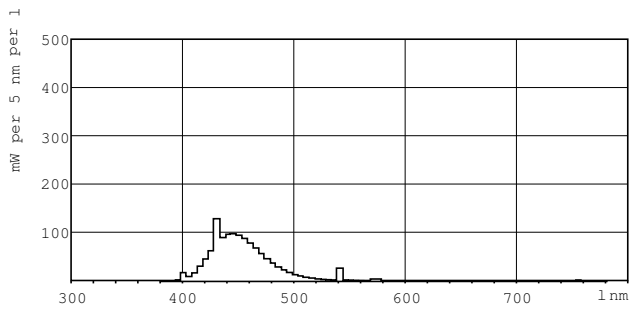

### Warnings and Safety

Controls and Dimming	
Dimmable	yes
Approval and Application	
Energy efficiency label (EEL)	C
Mercury (Hg) content (nom.)	13.0 mg
Energy Consumption kWh/1000 h	45 kWh
Product Data	
Full product code	871150072754140
Order product name	TL-D Colored 36W Blue 1SL/25
EAN/UPC – product	8711500727541
Order code	72754140
Local Code	9280-485-01805
Numerator – quantity per pack	1
Numerator – packs per outer box	25
Material no. (12NC)	928048501805
Net weight (piece)	135.000 g

## TL-D Colored

### Dimensional drawing

TL-D 36W/180 Blue

Product	D (max)	A (max)	B (max)	B (min)	C (max)
TL-D Colored 36W Blue 1SL/25	28.0 mm	1199.4 mm	1206.5 mm	1204.1 mm	1213.6 mm

### Photometric data

Lightcolour TL-D /180