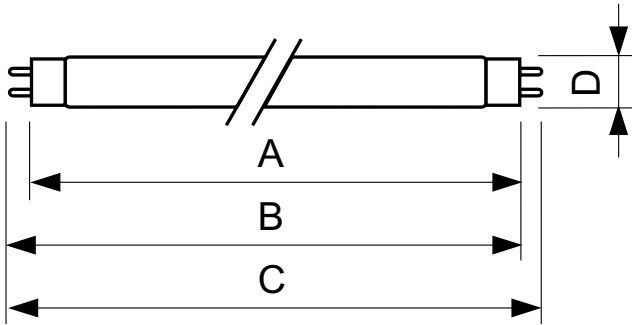

## TL-D Colored 36W Blue 1SL/25

This TL-D lamp (tube diameter 26 mm) helps to create special effects and atmospheres or attract attention by using red, green, blue and yellow light. Apart from using the specific colors, it is also possible to mix the colors to create white light. This lamp offers a high light output, thanks to the use of basic powders. Application areas include shops and showrooms, bars and restaurants, demonstration areas, sign lighting and entertainment stores.

### Product data

General Information	
Cap base	G13 [ Medium Bi-Pin Fluorescent]
Life to 10% failures (nom.)	12000 h
Life to 50% failures (nom.)	15000 h
Light Technical	
Colour Code	180
Lamp Luminous Flux 25°C EL (Nom)	960 lm
Lamp Luminous Flux (Nom)	960 lm
Colour Designation	Blue (B)
LLMF 2000 h Rated	85 %
Operating and Electrical	
Power (Rated) (Nom)	36.0 W
Lamp current (nom.)	0.440 A
Voltage (Nom)	103 V
Temperature	
Design temperature (nom.)	25 °C

### Warnings and Safety

Controls and Dimming	
Dimmable	yes
Approval and Application	
Energy efficiency label (EEL)	C
Mercury (Hg) content (nom.)	13.0 mg
Energy Consumption kWh/1000 h	45 kWh
Product Data	
Full product code	871150072754140
Order product name	TL-D Colored 36W Blue 1SL/25
EAN/UPC – product	8711500727541
Order code	72754140
Local Code	9280-485-01805
Numerator – quantity per pack	1
Numerator – packs per outer box	25
Material no. (12NC)	928048501805
Net weight (piece)	135.000 g

### Dimensional drawing

TL-D 36W/180 Blue

Product	D (max)	A (max)	B (max)	B (min)	C (max)
TL-D Colored 36W Blue 1SL/25	28.0 mm	1199.4 mm	1206.5 mm	1204.1 mm	1213.6 mm